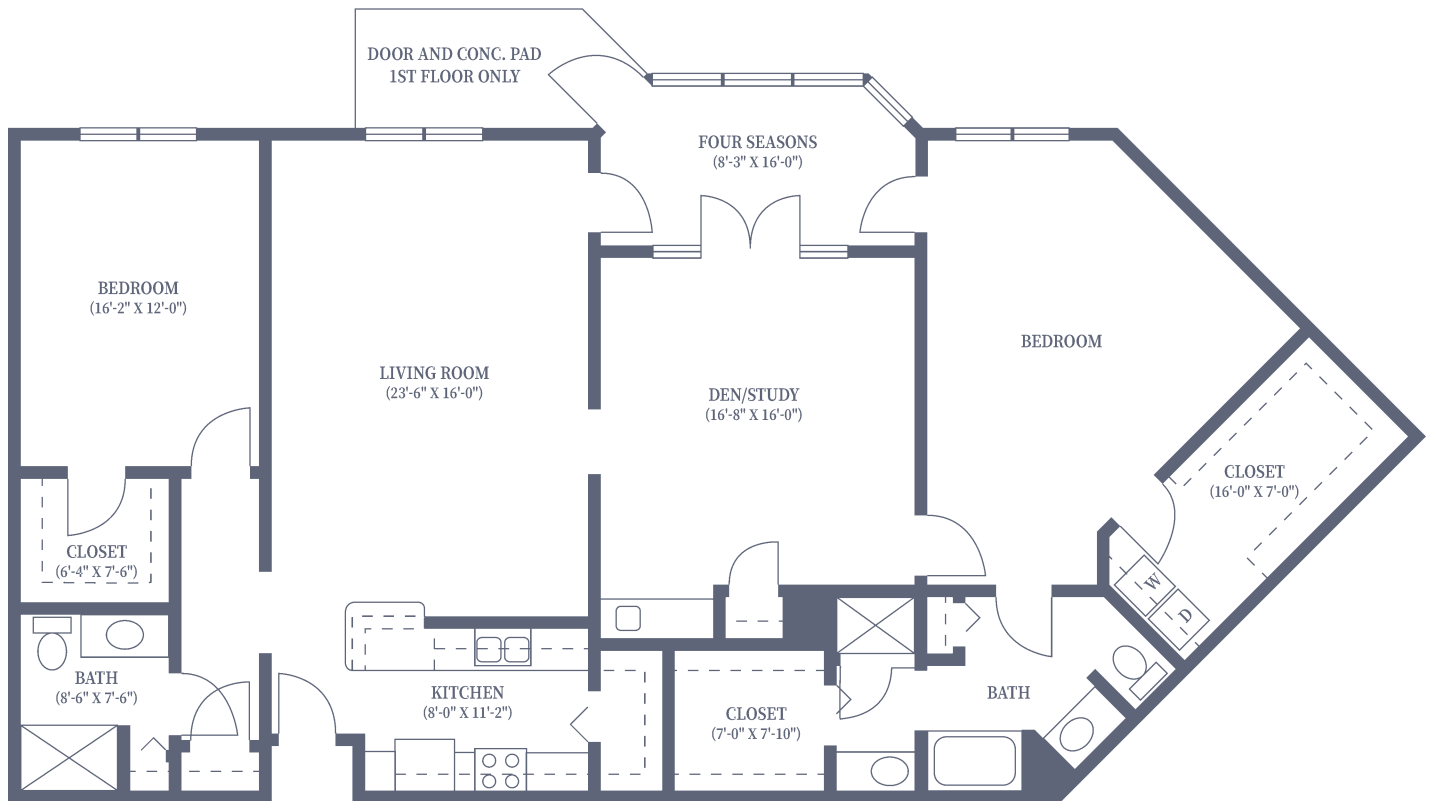

# Franklin

One Bedroom • Two Bath • Plus Den • 1,395 sq. ft.

Dimensions are approximate.  
Floor plans may vary.

# Hancock

Two Bedroom • Two Bath • Plus Den • 2,020 sq. ft.

Dimensions are approximate.  
Floor plans may vary.