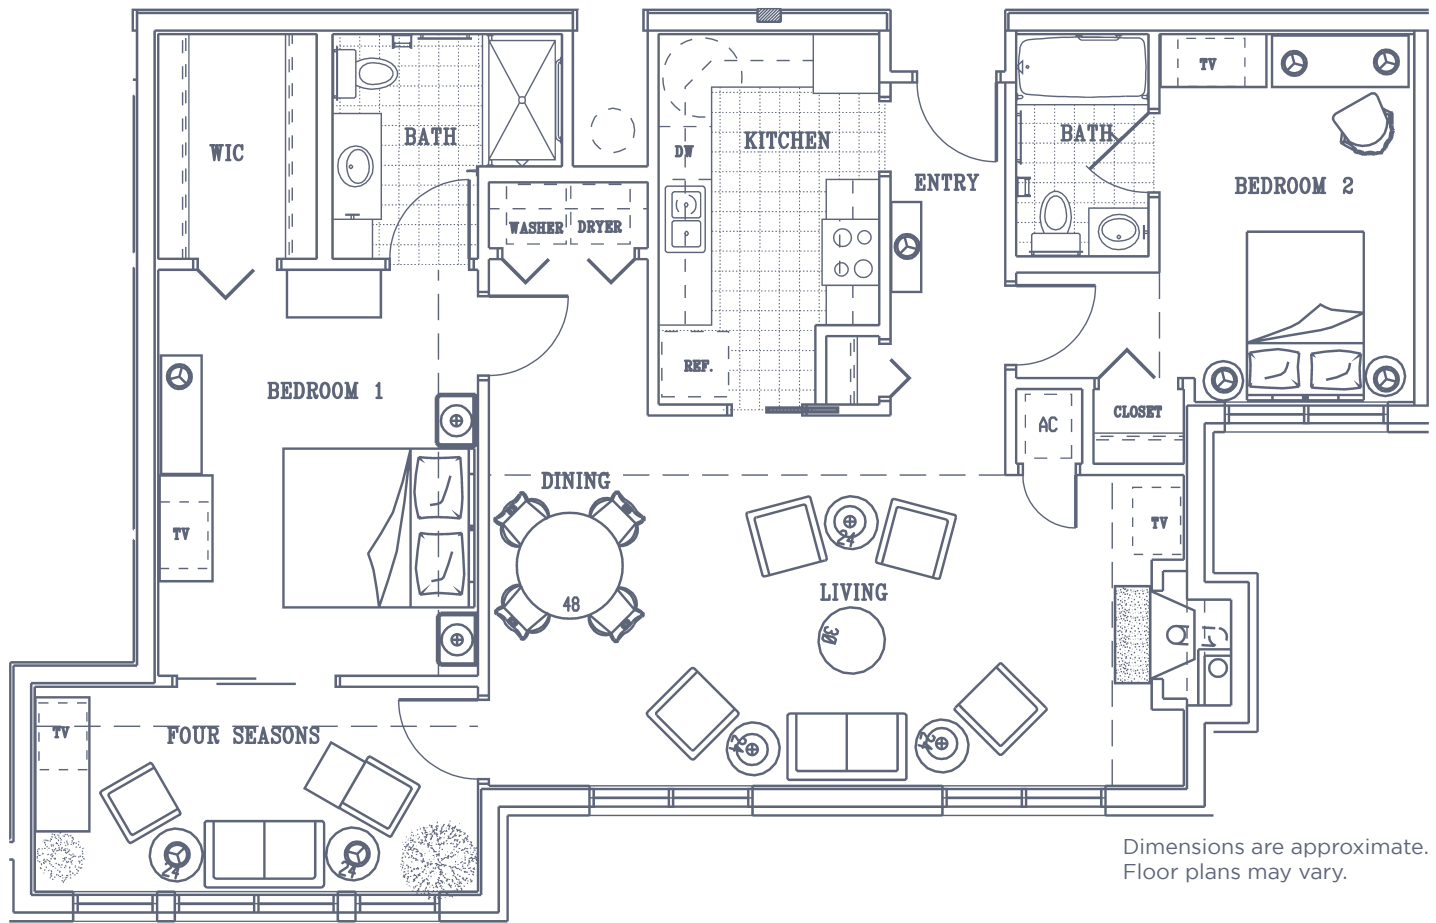

Terrace Home Charlestown Style

Two Bedroom • Two Bath • 1,285 sq. ft.

Dimensions are approximate.
Floor plans may vary.

Freedom Village at Brandywine

15 Freedom Blvd. • Coatesville, PA 19320
610-383-5100 • FVBrandywine.com