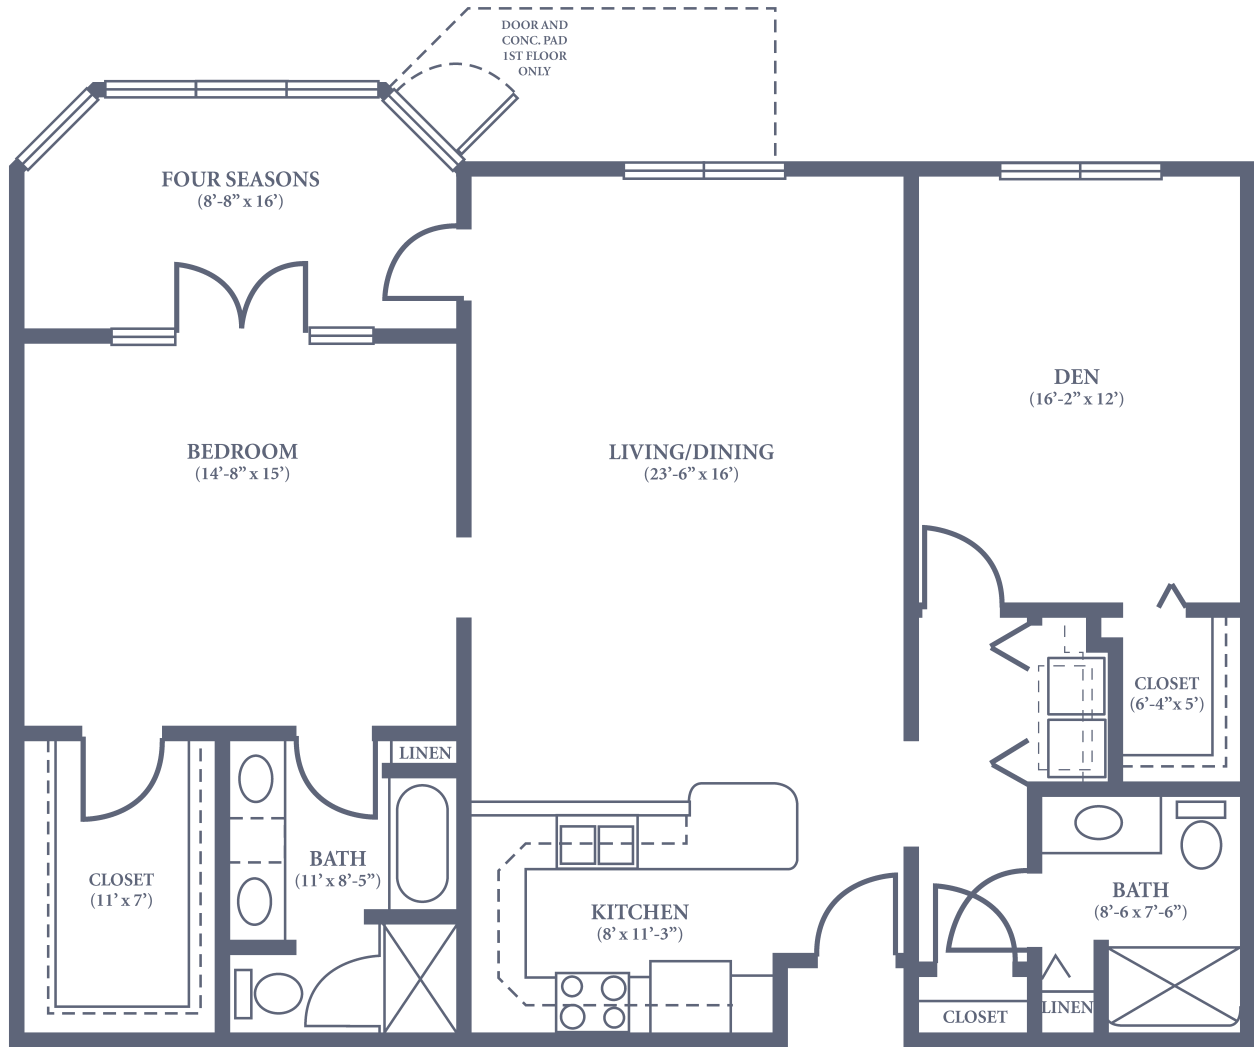

# Ellery CX

One Bedroom • One-and-a-Half Bath with Study • 1,398 sq. ft.

Dimensions are approximate.  
Floor plans may vary.

# Gwinnett

Two Bedroom • Two Bath • 1,539 sq. ft.

Dimensions are approximate. Floor plans may vary.