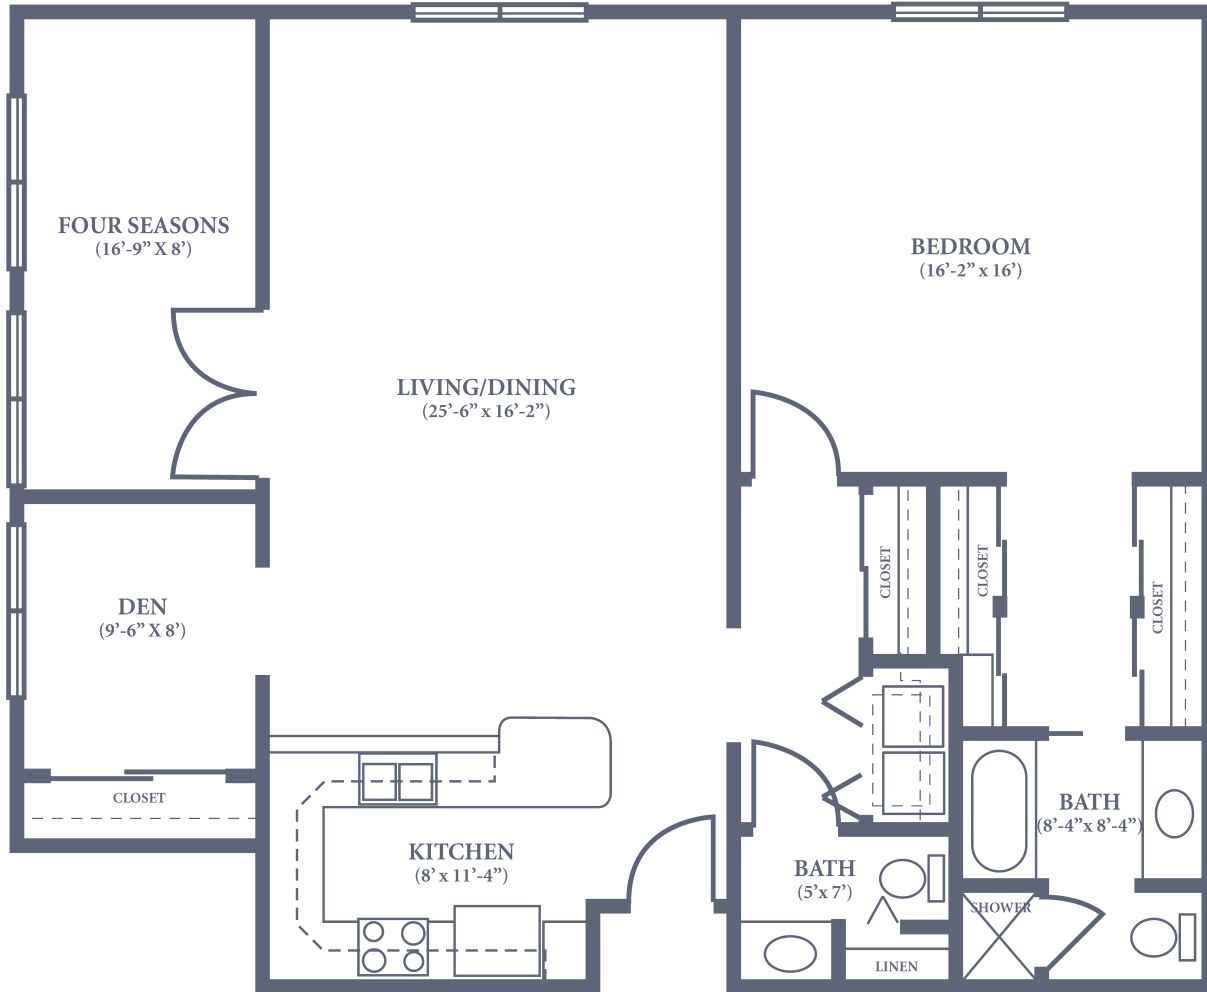

# Chase

One Bedroom • One Bath • 995 sq. ft.

Dimensions are approximate.  
Floor plans may vary.

# Ellery CX

One Bedroom • One-and-a-Half Bath with Study • 1,398 sq. ft.

Dimensions are approximate.  
Floor plans may vary.