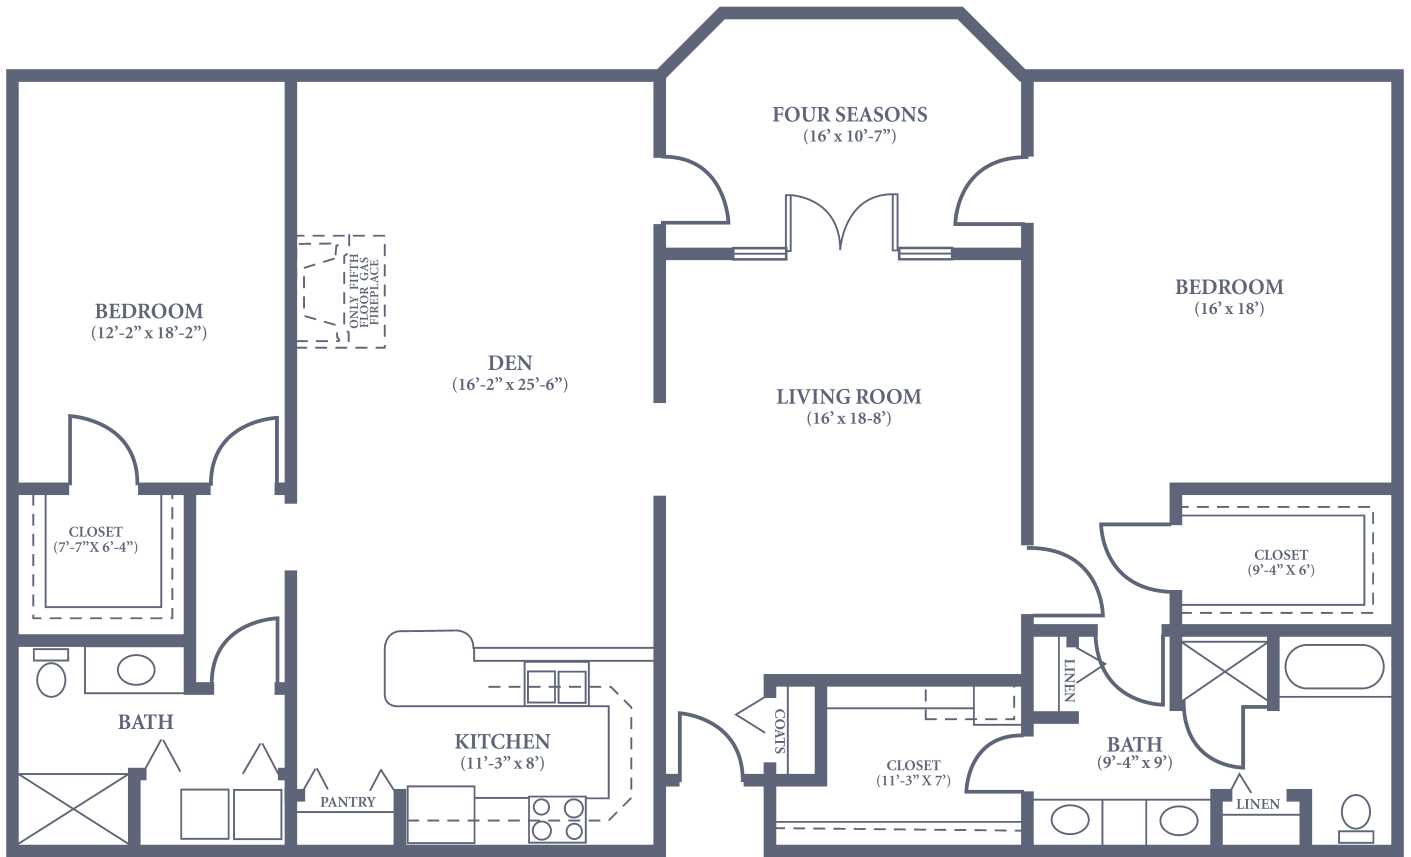

# Gwinnett

Two Bedroom • Two Bath • 1,539 sq. ft.

Dimensions are approximate. Floor plans may vary.

# Stockton X

Two Bedroom • Two Bath with Family Room • 2,207 sq. ft.