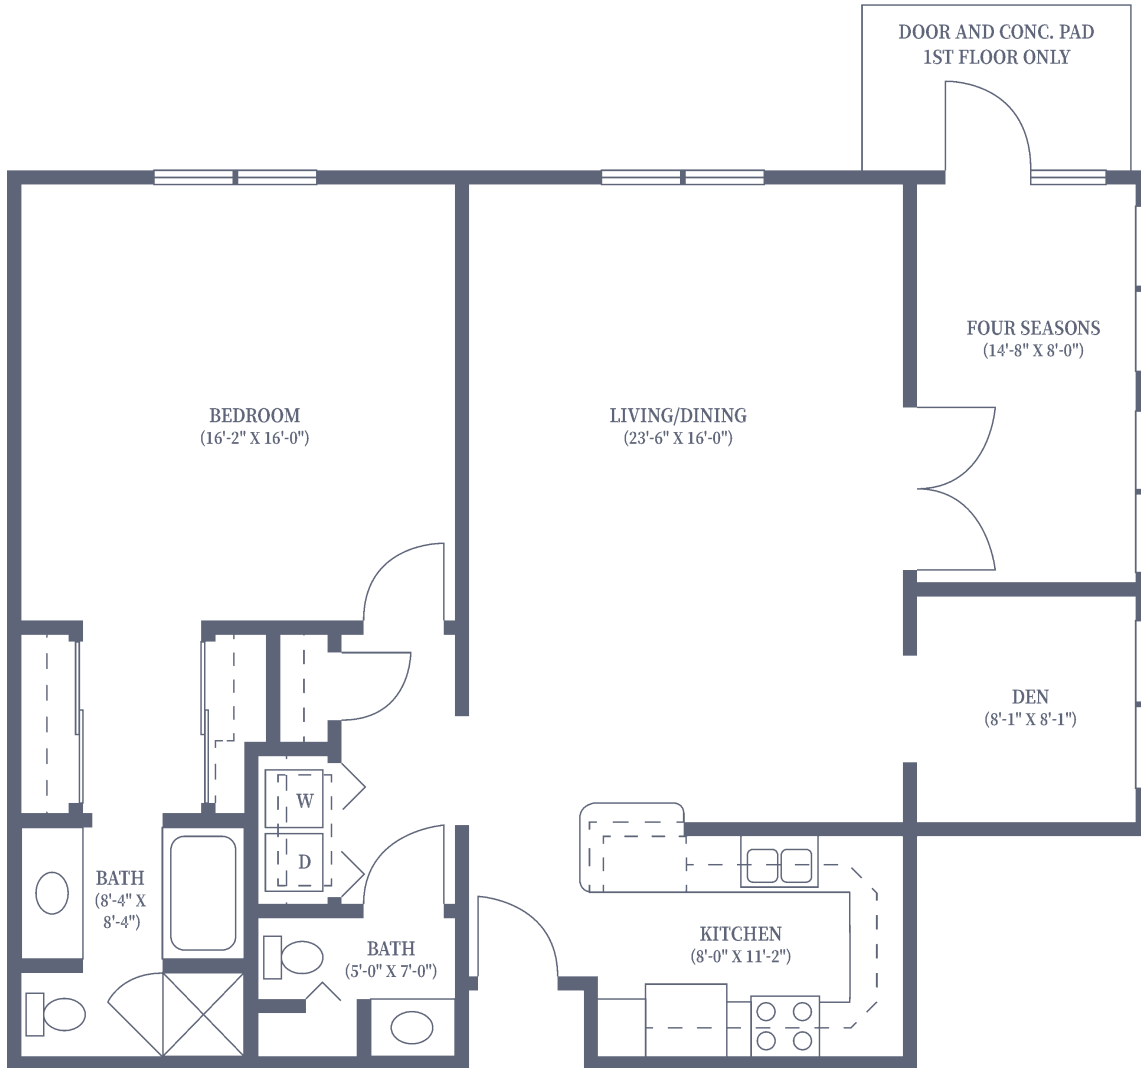

Ellery

One Bedroom • One Bath • Plus Den • 1,282 sq. ft.

Dimensions are approximate.
Floor plans may vary.

Freedom Village at Brandywine

15 Freedom Blvd. • Coatesville, PA 19320
610-383-5100 • FVBrandywine.com