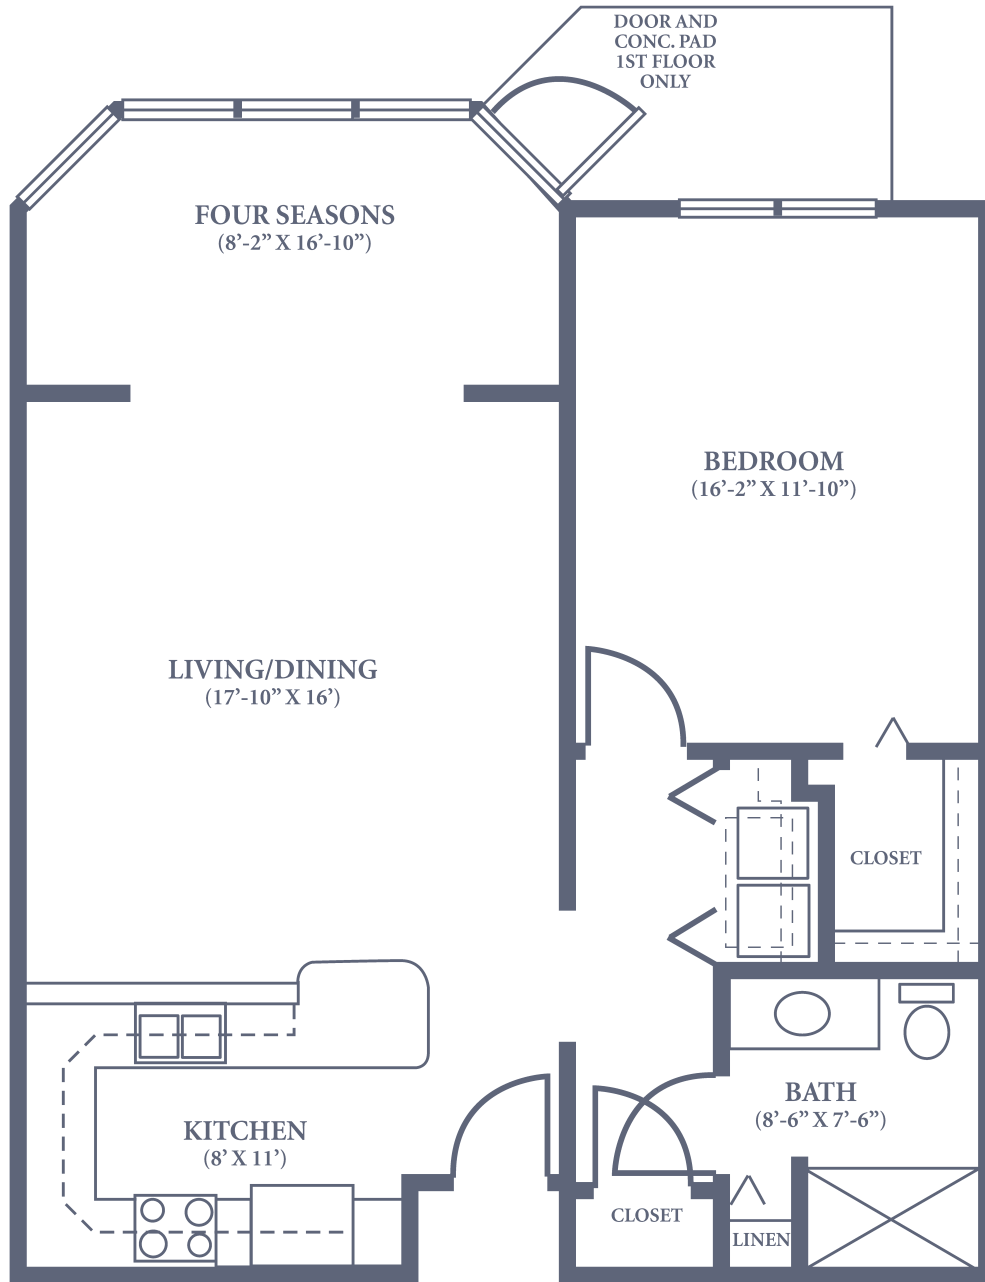

# Chase

One Bedroom • One Bath • 995 sq. ft.

Dimensions are approximate.  
Floor plans may vary.

# Ellery CX

One Bedroom • One-and-a-Half Bath with Study • 1,398 sq. ft.

Dimensions are approximate.  
Floor plans may vary.

# Gwinnett

Two Bedroom • Two Bath • 1,539 sq. ft.

Dimensions are approximate. Floor plans may vary.