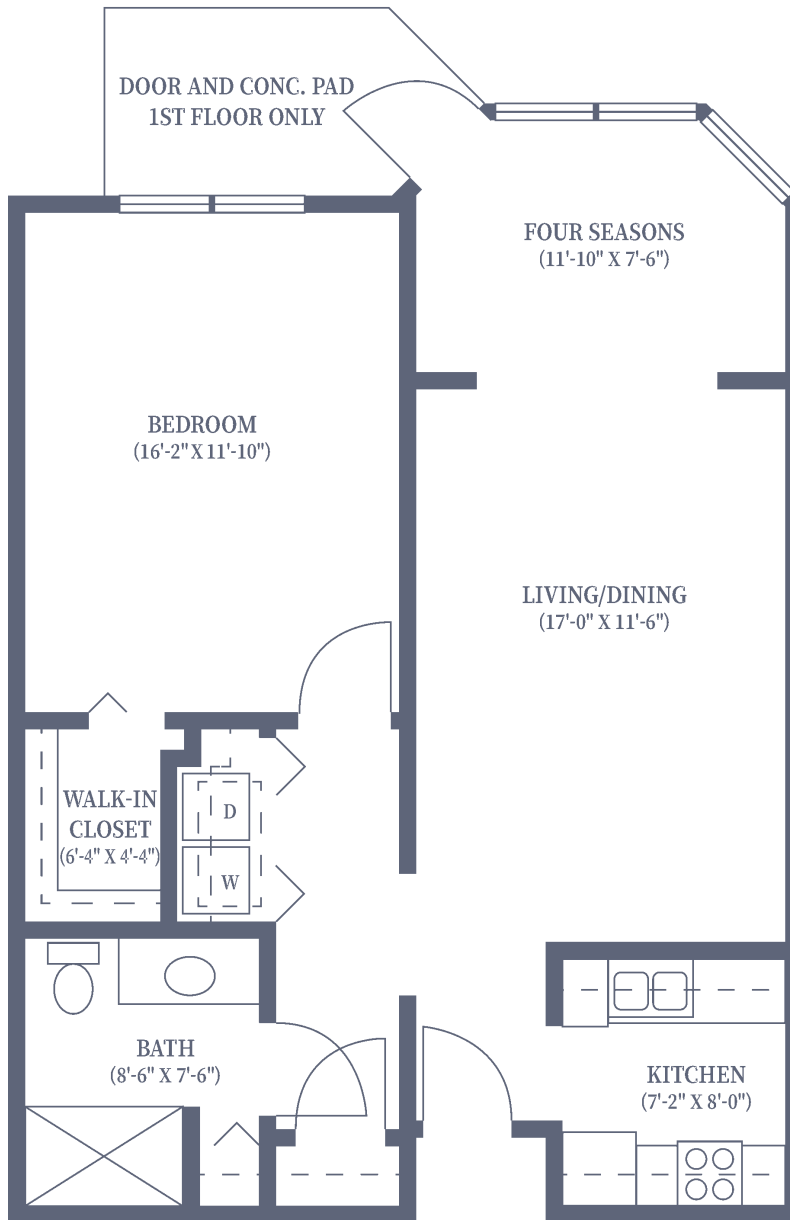

Braxton

One Bedroom • One Bath • 851 sq. ft.

Dimensions are approximate.
Floor plans may vary.

Freedom Village at Brandywine

15 Freedom Blvd. • Coatesville, PA 19320
610-383-5100 • FVBrandywine.com