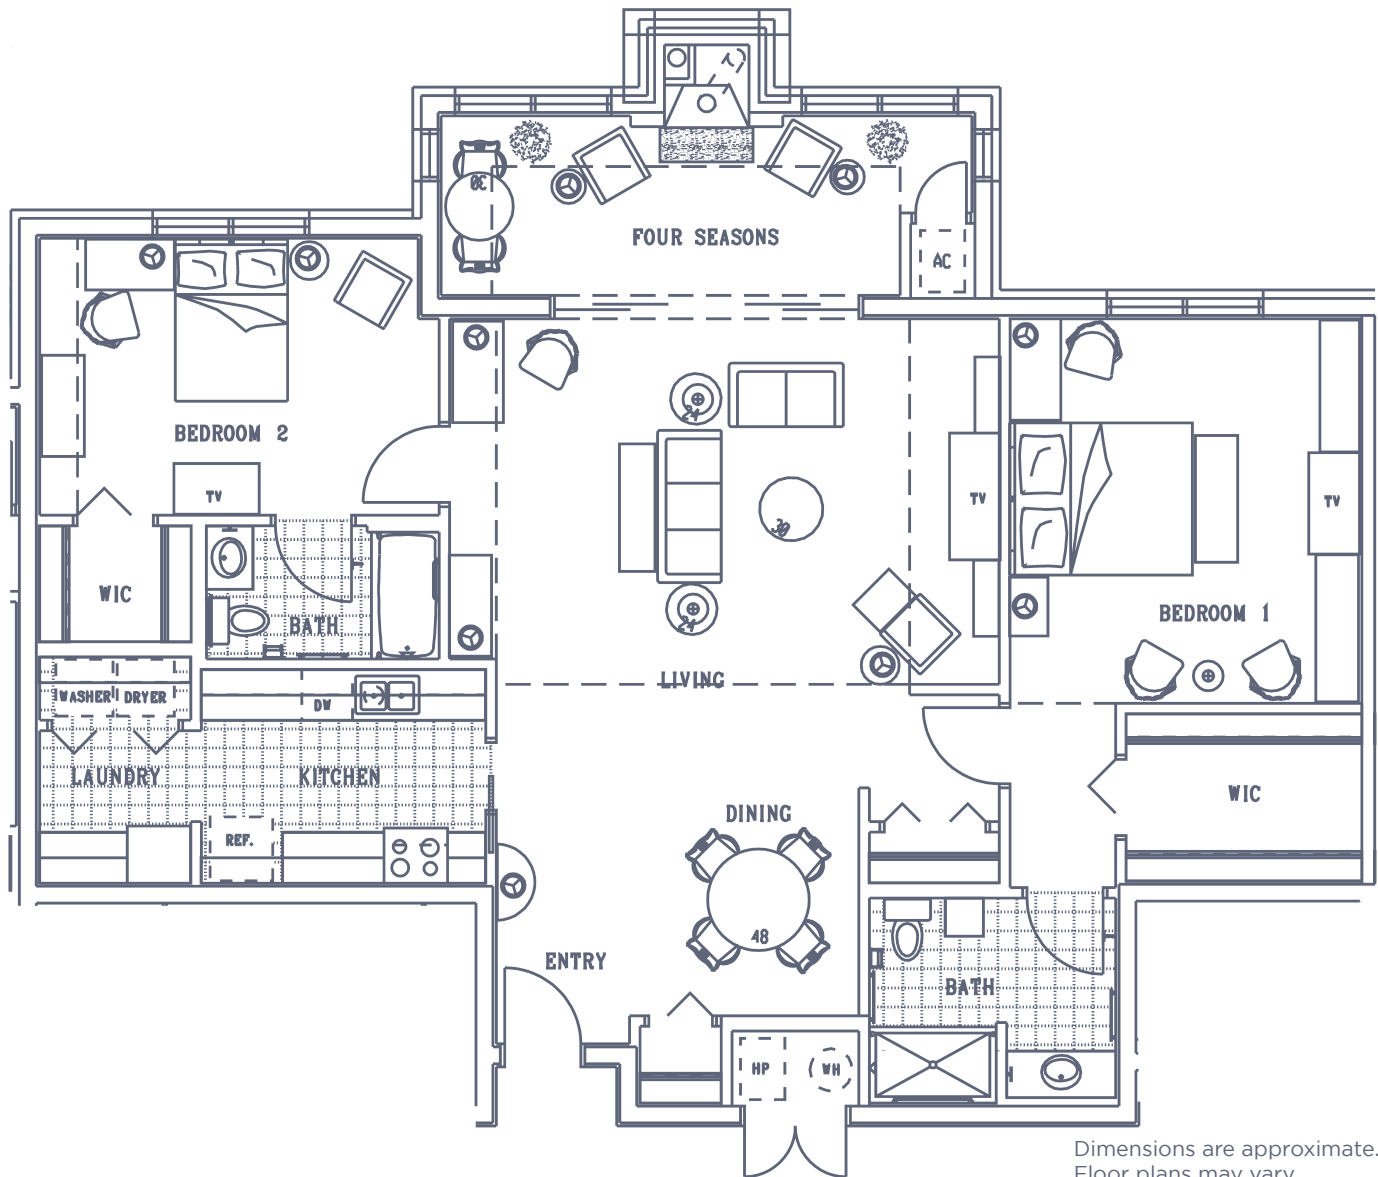

Terrace Home Brinton Style

Two Bedroom • Two Bath • 1,558 sq. ft.

Freedom Village at Brandywine

15 Freedom Blvd. • Coatesville, PA 19320
610-383-5100 • FVBrandywine.com

Managed by Life Care Services®