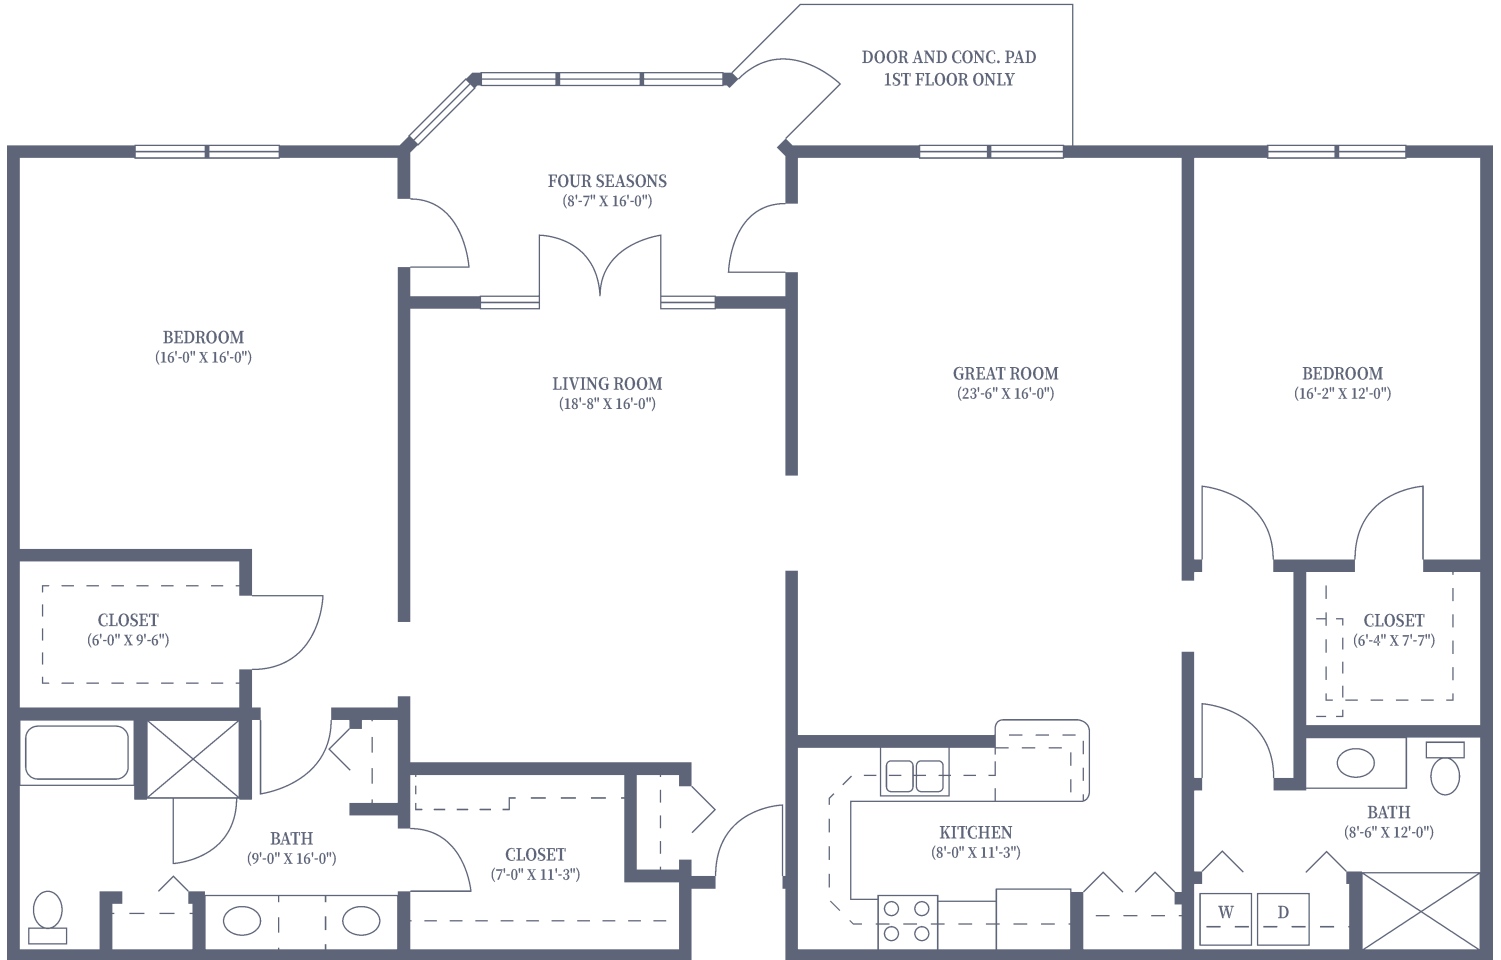

Stockton

Two Bedroom • Two Bath • 2,087 sq. ft.

Dimensions are approximate.
Floor plans may vary.

Freedom Village at Brandywine

15 Freedom Blvd. • Coatesville, PA 19320
610-383-5100 • FVBrandywine.com