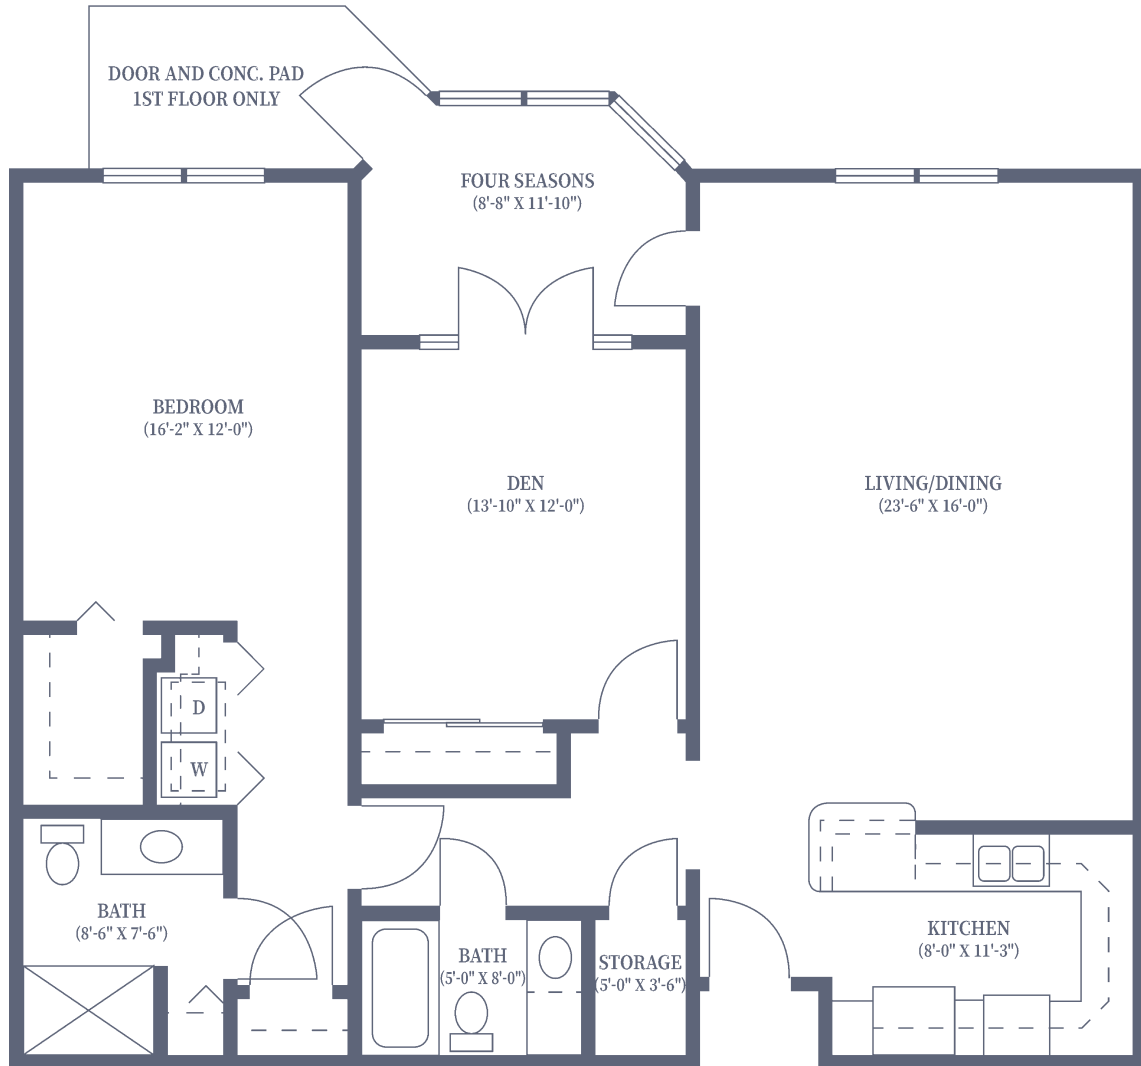

Franklin

One Bedroom • Two Bath • Plus Den • 1,395 sq. ft.

Dimensions are approximate.
Floor plans may vary.

Freedom Village at Brandywine

15 Freedom Blvd. • Coatesville, PA 19320
610-383-5100 • FVBrandywine.com