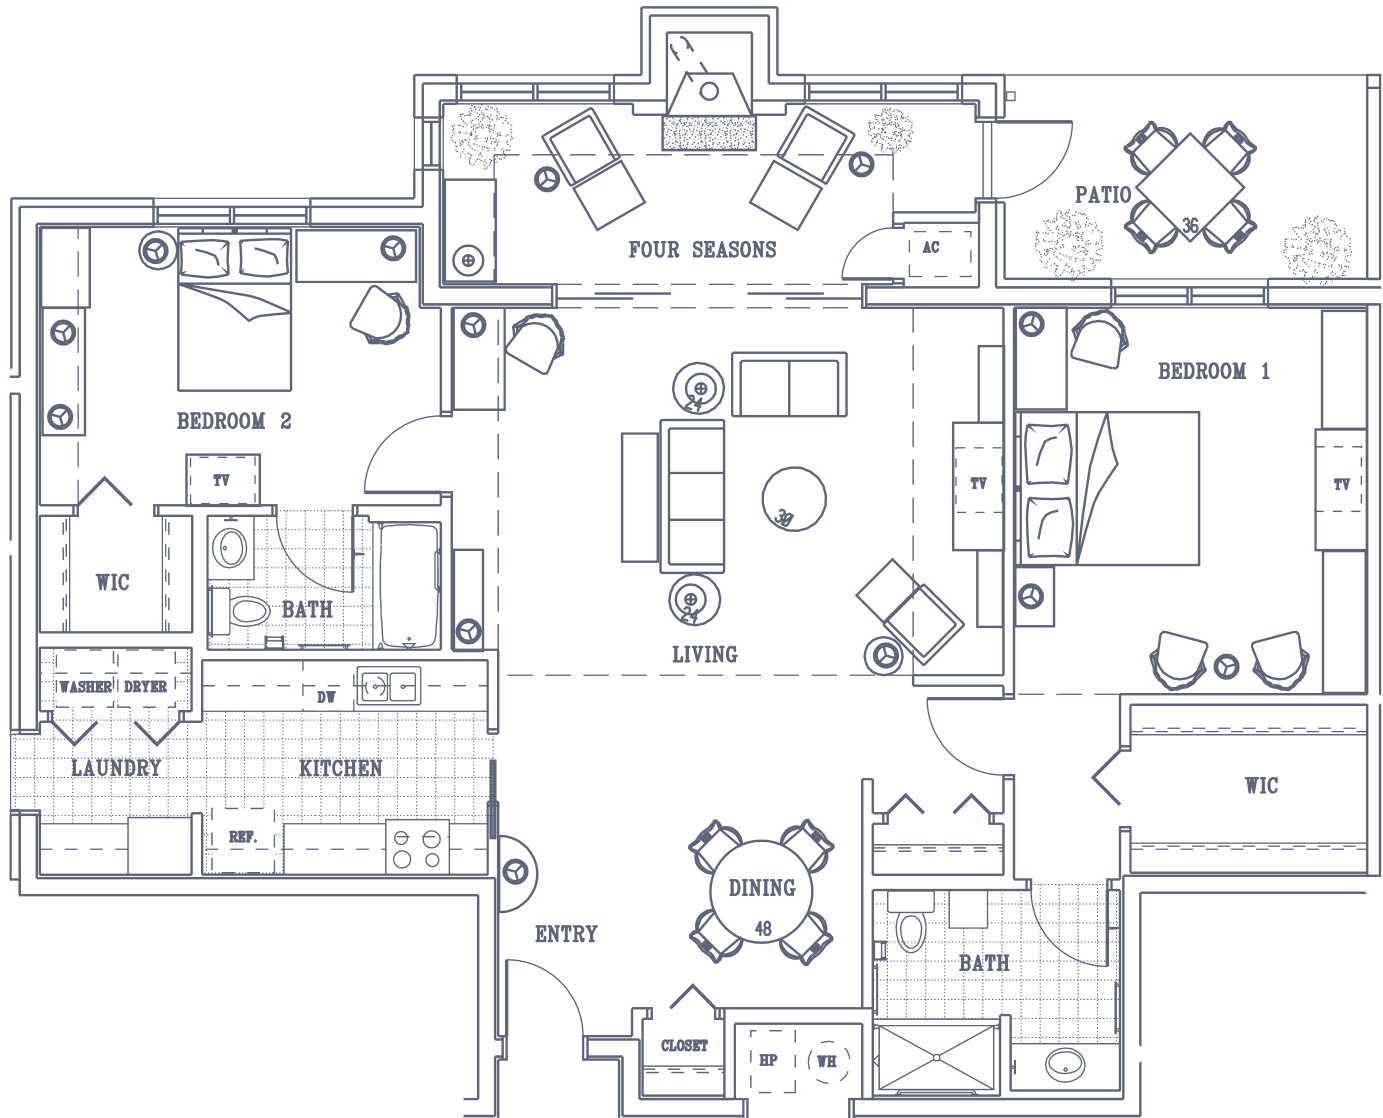

Terrace Home Avondale Style

Two Bedroom • Two Bath • 1,558 sq. ft.

Dimensions are approximate.
Floor plans may vary.

Freedom Village at Brandywine

15 Freedom Blvd. • Coatesville, PA 19320
610-383-5100 • FVBrandywine.com