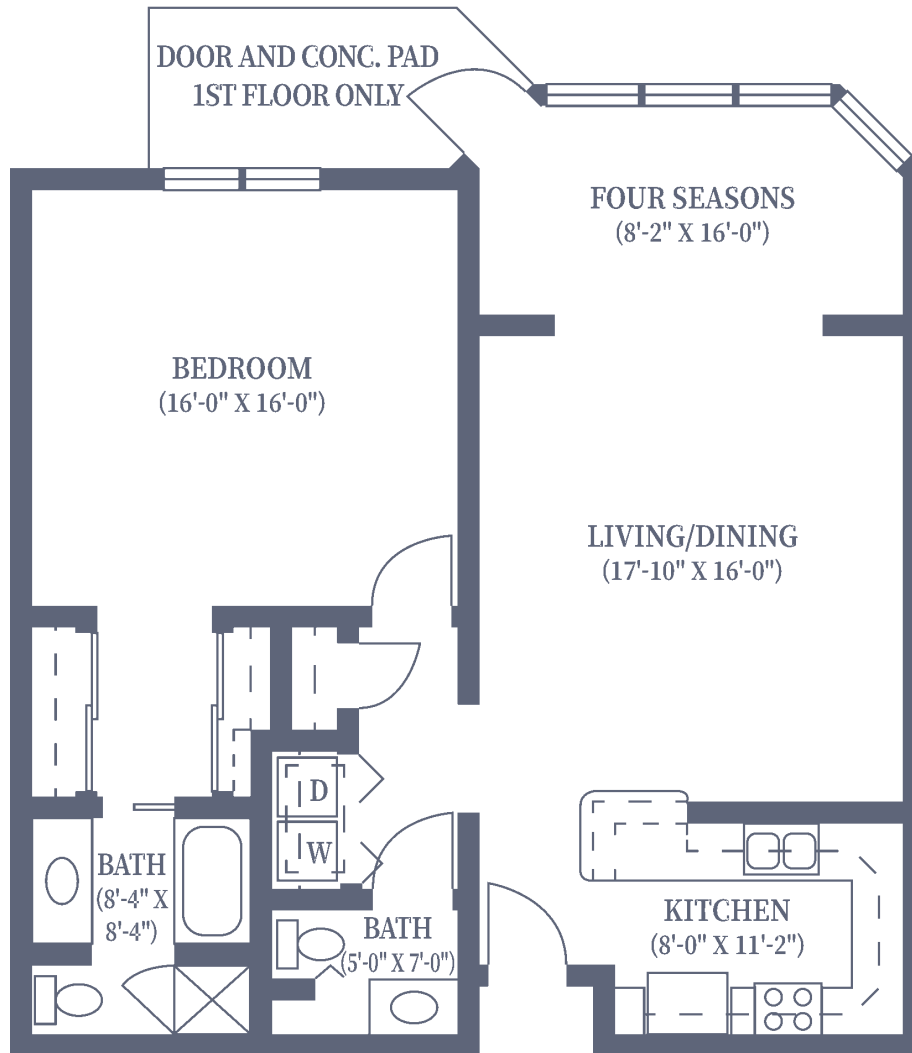

# Braxton

One Bedroom • One Bath • 851 sq. ft.

Dimensions are approximate.  
Floor plans may vary.

# Heyward

One Bedroom • One Bath • 1,127 sq. ft.

Dimensions are approximate.  
Floor plans may vary.