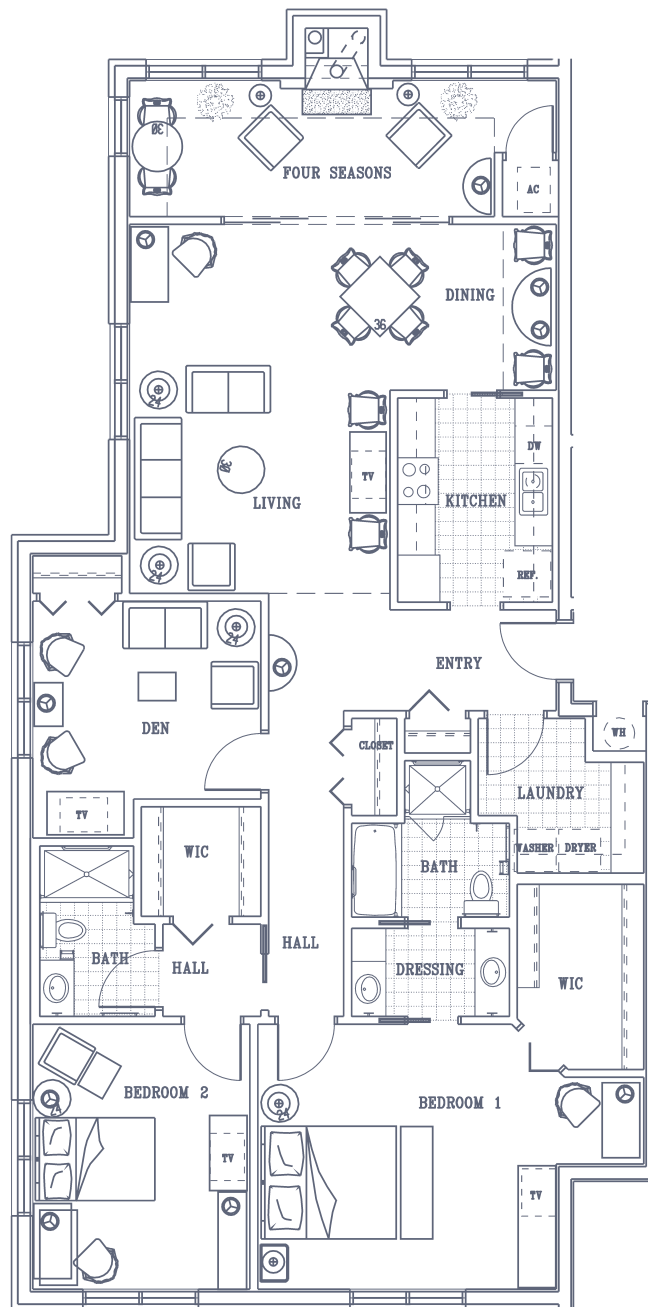

Terrace Home Devon Style

Two Bedroom • Two Bath • 1,785 sq. ft.

Dimensions are approximate.
Floor plans may vary.

Freedom Village at Brandywine

15 Freedom Blvd. • Coatesville, PA 19320
610-383-5100 • FVBrandywine.com