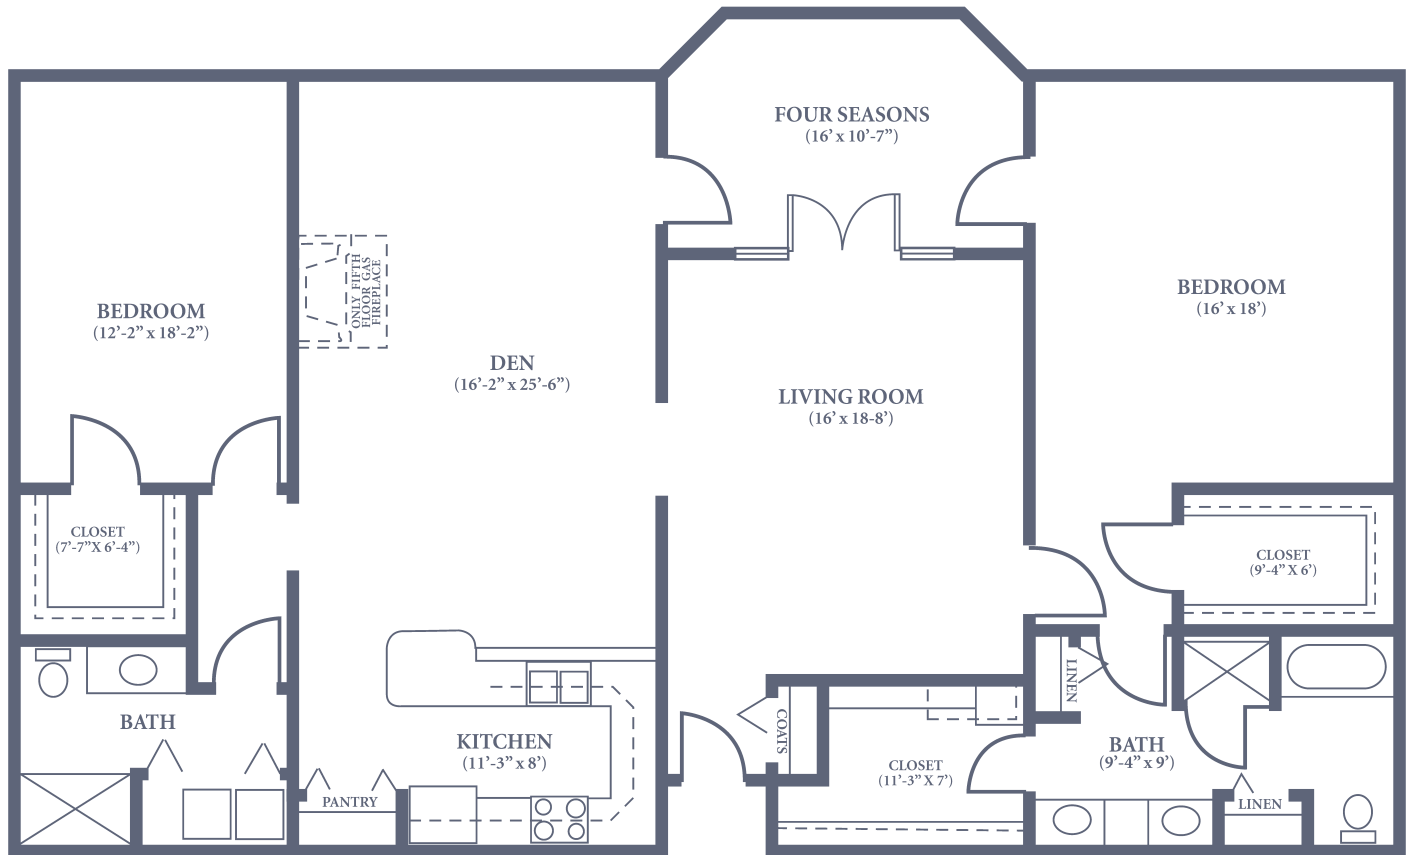

Gwinnett

Two Bedroom • Two Bath • 1,539 sq. ft.

Dimensions are approximate. Floor plans may vary.

Freedom Village at Brandywine

15 Freedom Blvd. • Coatesville, PA 19320
610-383-5100 • FVBrandywine.com

Hancock

Two Bedroom • Two Bath • Plus Den • 2,020 sq. ft.

Dimensions are approximate.
Floor plans may vary.

Freedom Village at Brandywine

15 Freedom Blvd. • Coatesville, PA 19320
610-383-5100 • FVBrandywine.com

Stockton

Two Bedroom • Two Bath • 2,087 sq. ft.

Dimensions are approximate.
Floor plans may vary.

Freedom Village at Brandywine

15 Freedom Blvd. • Coatesville, PA 19320
610-383-5100 • FVBrandywine.com

Condominium Model KX

Two Bedroom • Two Bath with Family Room • 2,207 sq. ft.

Dimensions are approximate. Floor plans may vary.

Freedom Village at Brandywine

15 Freedom Blvd. • Coatesville, PA 19320
610-383-5100 • FVBrandywine.com