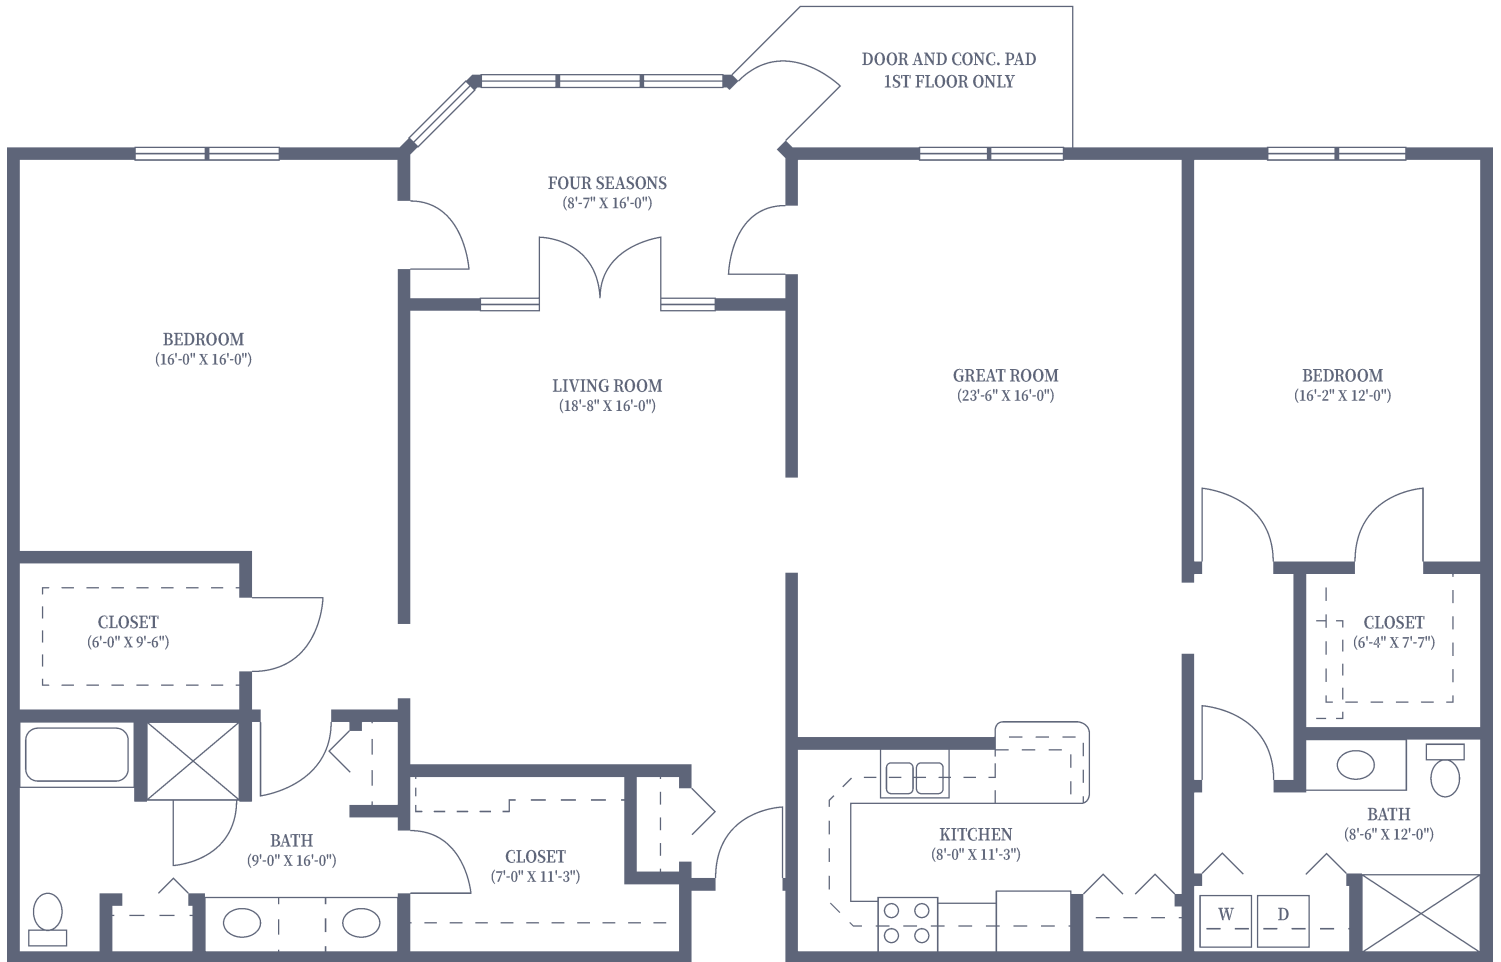

Gwinnett

Two Bedroom • Two Bath • 1,539 sq. ft.

Dimensions are approximate. Floor plans may vary.

Freedom Village at Brandywine

15 Freedom Blvd. • Coatesville, PA 19320
610-383-5100 • FVBrandywine.com

Hancock

Two Bedroom • Two Bath • Plus Den • 2,020 sq. ft.

Dimensions are approximate.
Floor plans may vary.

Freedom Village at Brandywine

15 Freedom Blvd. • Coatesville, PA 19320
610-383-5100 • FVBrandywine.com

Stockton

Two Bedroom • Two Bath • 2,087 sq. ft.

Dimensions are approximate.
Floor plans may vary.

Freedom Village at Brandywine

15 Freedom Blvd. • Coatesville, PA 19320
610-383-5100 • FVBrandywine.com

Condominium Model KX

Two Bedroom • Two Bath with Family Room • 2,207 sq. ft.

Dimensions are approximate. Floor plans may vary.

Freedom Village at Brandywine

15 Freedom Blvd. • Coatesville, PA 19320
610-383-5100 • FVBrandywine.com