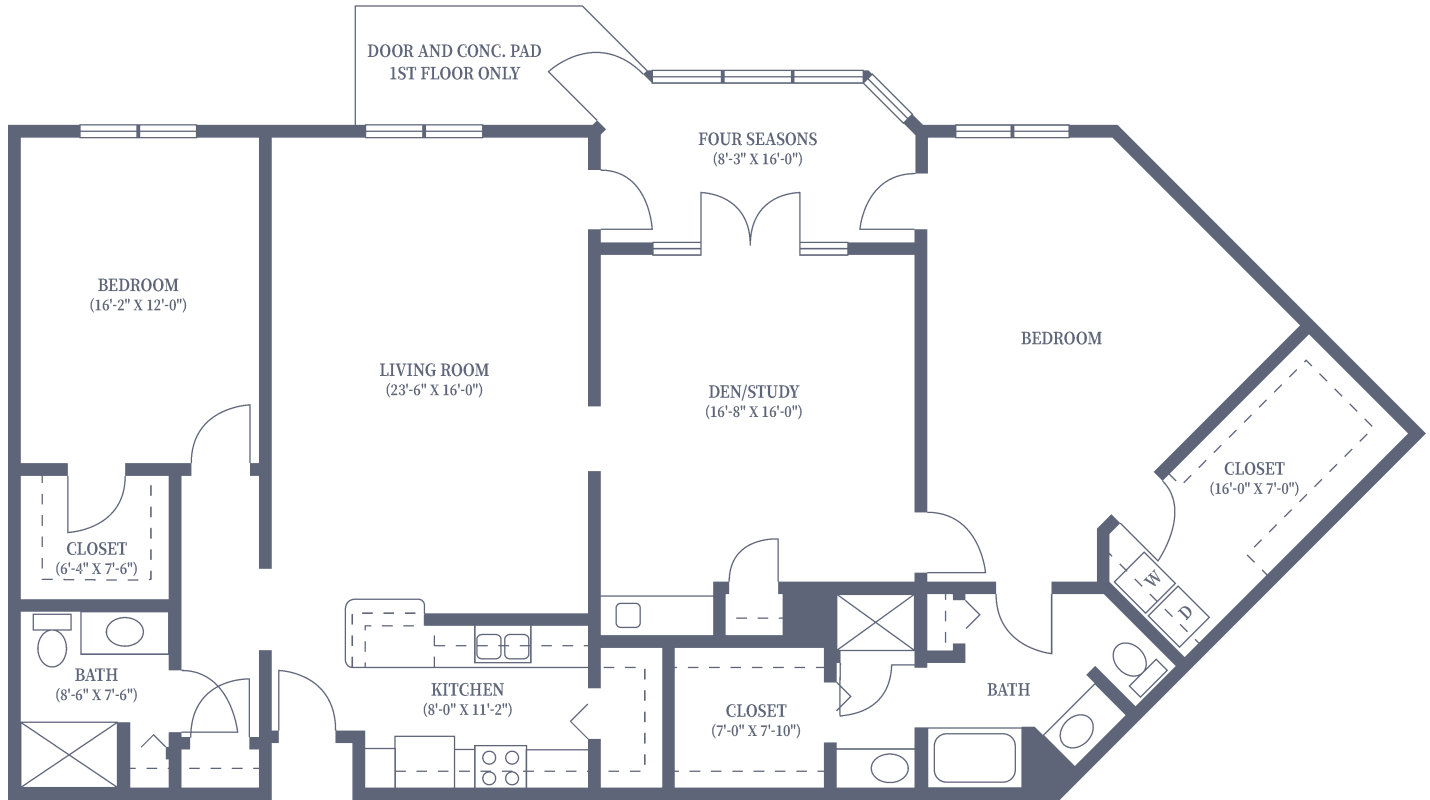

Gwinnett

Two Bedroom • Two Bath • 1,539 sq. ft.

Dimensions are approximate. Floor plans may vary.

Freedom Village at Brandywine

15 Freedom Blvd. • Coatesville, PA 19320
610-383-5100 • FVBrandywine.com

Hancock

Two Bedroom • Two Bath • Plus Den • 2,020 sq. ft.

Dimensions are approximate.
Floor plans may vary.

Freedom Village at Brandywine

15 Freedom Blvd. • Coatesville, PA 19320
610-383-5100 • FVBrandywine.com

Stockton

Two Bedroom • Two Bath • 2,087 sq. ft.

Dimensions are approximate.
Floor plans may vary.

Freedom Village at Brandywine

15 Freedom Blvd. • Coatesville, PA 19320
610-383-5100 • FVBrandywine.com

Condominium Model KX

Two Bedroom • Two Bath with Family Room • 2,207 sq. ft.

Dimensions are approximate. Floor plans may vary.

Freedom Village at Brandywine

15 Freedom Blvd. • Coatesville, PA 19320
610-383-5100 • FVBrandywine.com