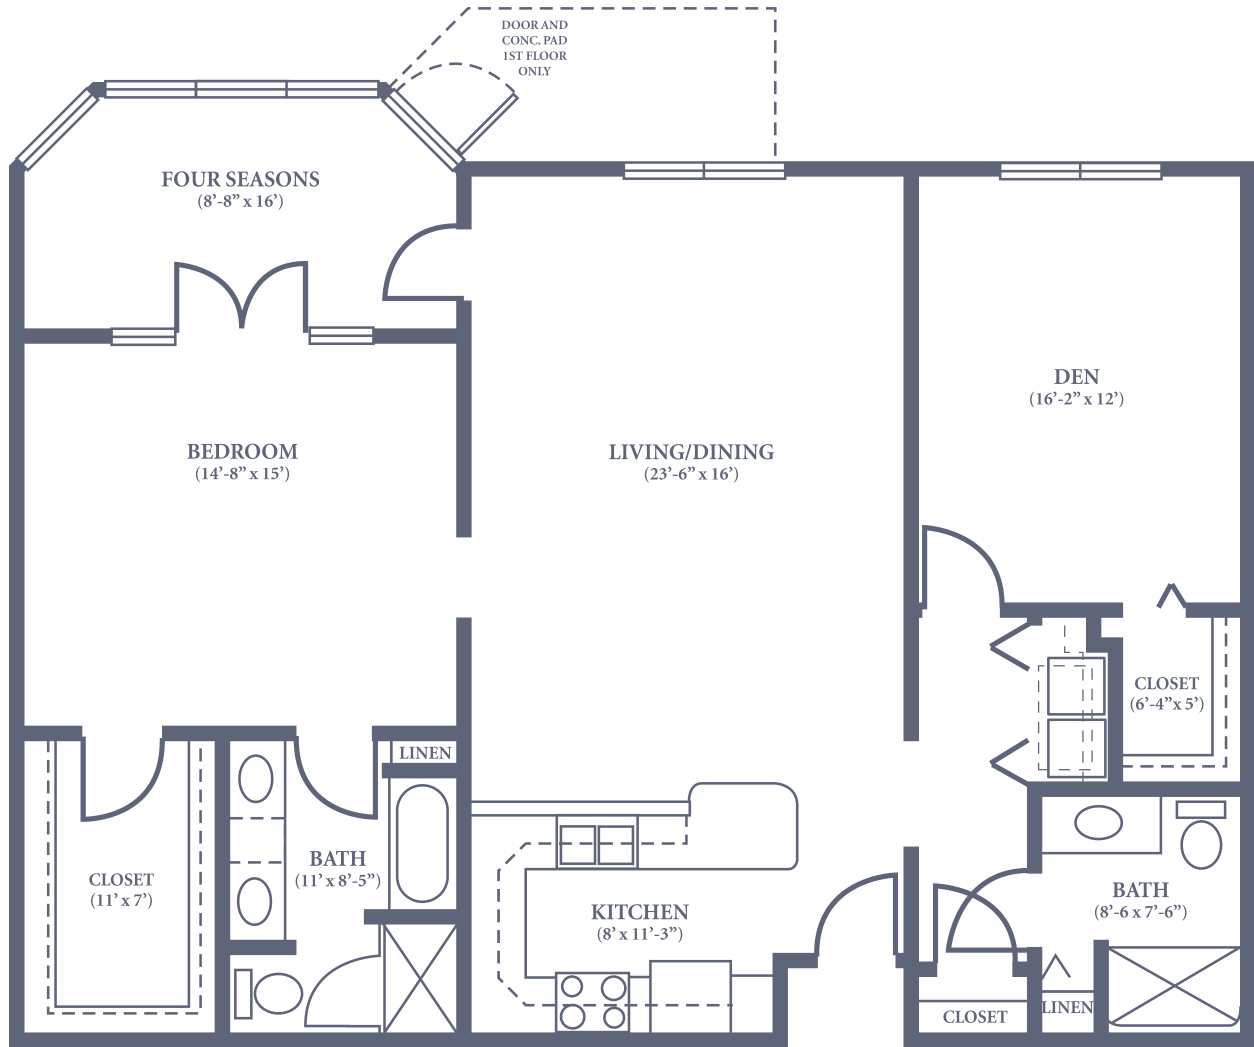

Gwinnett

Two Bedroom • Two Bath • 1,539 sq. ft.

Dimensions are approximate. Floor plans may vary.

Freedom Village at Brandywine

15 Freedom Blvd. • Coatesville, PA 19320
610-383-5100 • FVBrandywine.com

Hancock

Two Bedroom • Two Bath • Plus Den • 2,020 sq. ft.

Dimensions are approximate.
Floor plans may vary.

Freedom Village at Brandywine

15 Freedom Blvd. • Coatesville, PA 19320
610-383-5100 • FVBrandywine.com

Stockton

Two Bedroom • Two Bath • 2,087 sq. ft.

Dimensions are approximate.
Floor plans may vary.

Freedom Village at Brandywine

15 Freedom Blvd. • Coatesville, PA 19320
610-383-5100 • FVBrandywine.com

Condominium Model KX

Two Bedroom • Two Bath with Family Room • 2,207 sq. ft.

Dimensions are approximate. Floor plans may vary.

Freedom Village at Brandywine

15 Freedom Blvd. • Coatesville, PA 19320
610-383-5100 • FVBrandywine.com