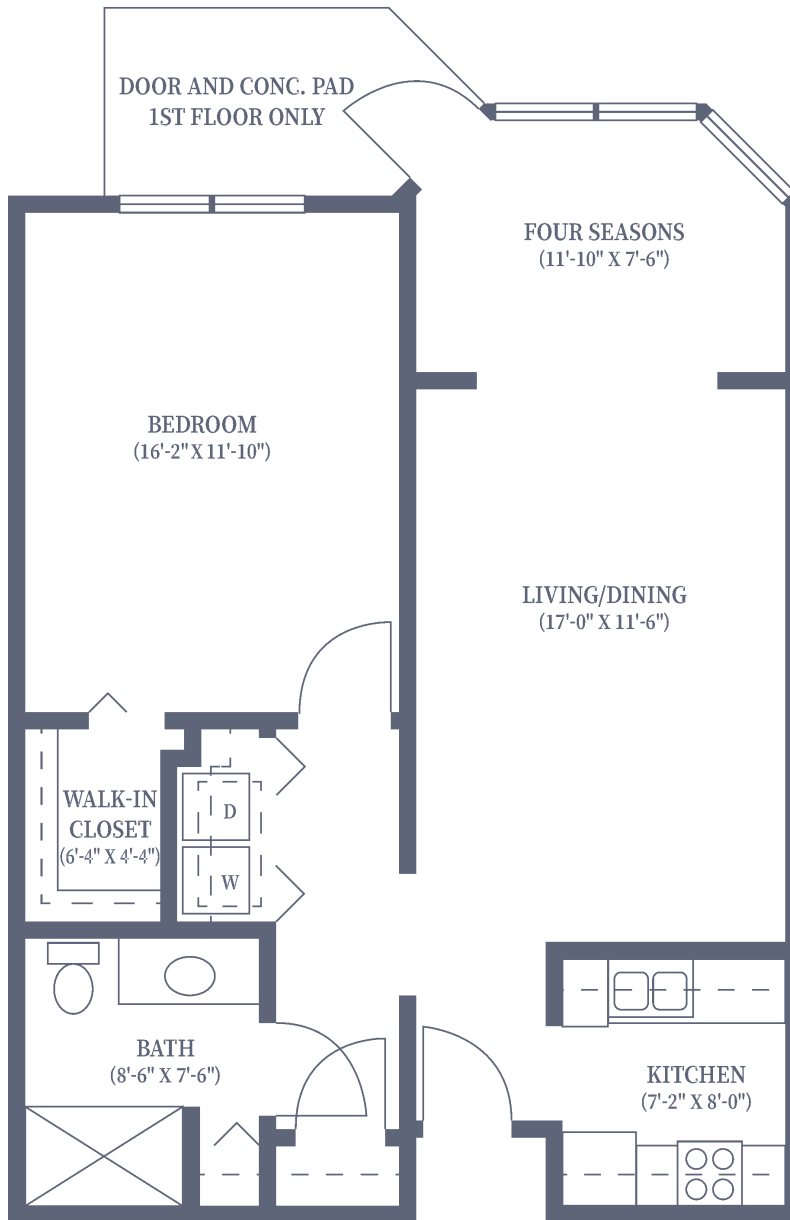

Braxton

One Bedroom • One Bath • 851 sq. ft.

Dimensions are approximate.
Floor plans may vary.

Freedom Village at Brandywine

15 Freedom Blvd. • Coatesville, PA 19320
610-383-5100 • FVBrandywine.com

Jefferson

One Bedroom • One Bath • 990 sq. ft.

Dimensions are approximate.
Floor plans may vary.

Freedom Village at Brandywine

15 Freedom Blvd. • Coatesville, PA 19320
610-383-5100 • FVBrandywine.com

Chase

One Bedroom • One Bath • 995 sq. ft.

Dimensions are approximate.
Floor plans may vary.

Freedom Village at Brandywine

15 Freedom Blvd. • Coatesville, PA 19320
610-383-5100 • FVBrandywine.com

Heyward

One Bedroom • One Bath • 1,127 sq. ft.

Dimensions are approximate.
Floor plans may vary.

Freedom Village at Brandywine

15 Freedom Blvd. • Coatesville, PA 19320
610-383-5100 • FVBrandywine.com

Ellery

One Bedroom • One Bath • Plus Den • 1,282 sq. ft.

Dimensions are approximate.
Floor plans may vary.