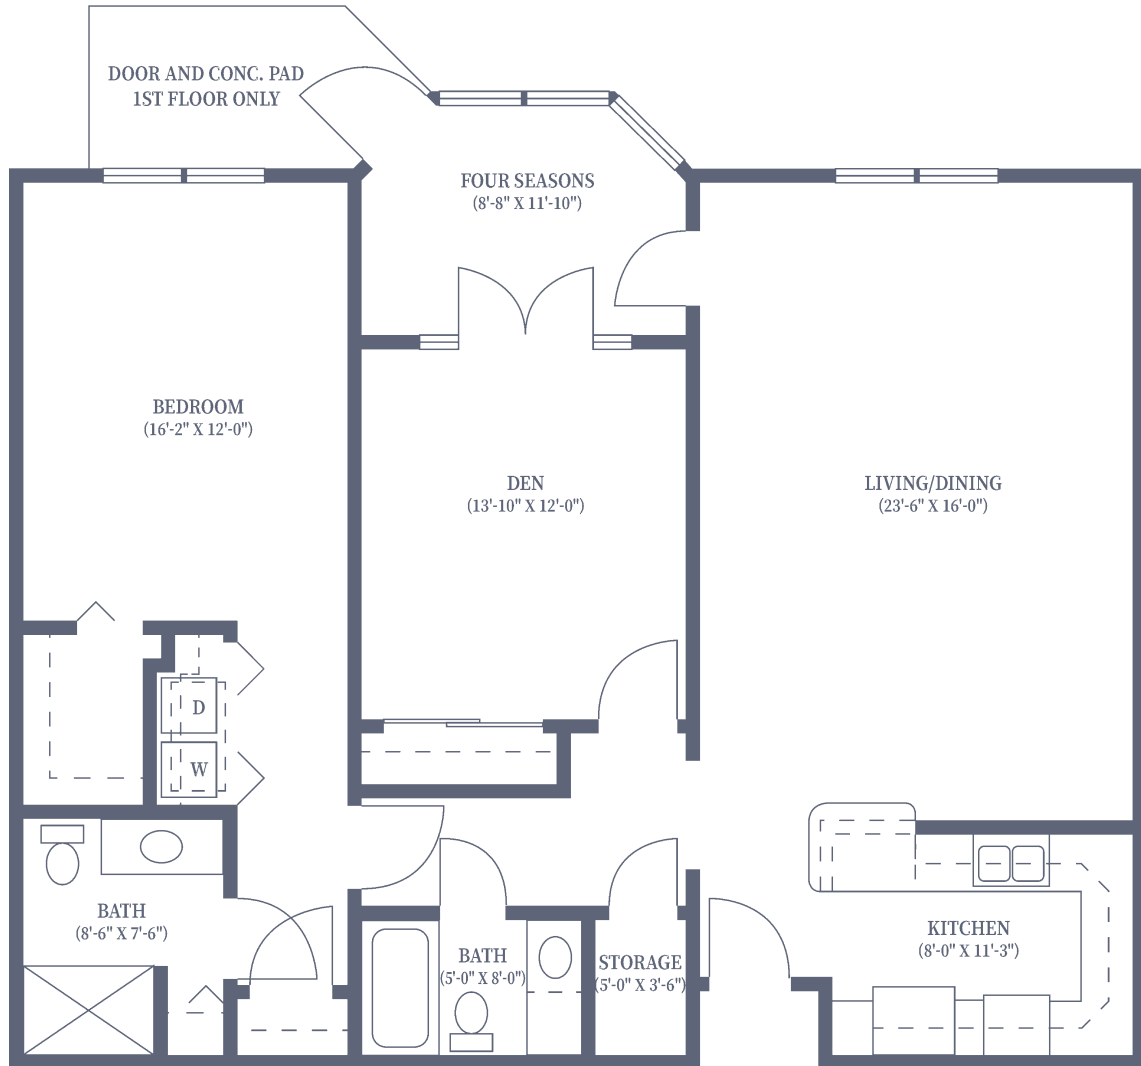

Braxton

One Bedroom • One Bath • 851 sq. ft.

Dimensions are approximate.
Floor plans may vary.

Freedom Village at Brandywine

15 Freedom Blvd. • Coatesville, PA 19320
610-383-5100 • FVBrandywine.com

Jefferson

Dimensions are approximate.
Floor plans may vary.

Freedom Village at Brandywine

15 Freedom Blvd. • Coatesville, PA 19320
610-383-5100 • FVBrandywine.com

Heyward

One Bedroom • One Bath • 1,127 sq. ft.

Dimensions are approximate.
Floor plans may vary.

Freedom Village at Brandywine

15 Freedom Blvd. • Coatesville, PA 19320
610-383-5100 • FVBrandywine.com

Ellery

One Bedroom • One Bath • Plus Den • 1,282 sq. ft.

Dimensions are approximate.
Floor plans may vary.

Freedom Village at Brandywine

15 Freedom Blvd. • Coatesville, PA 19320
610-383-5100 • FVBrandywine.com

Franklin

One Bedroom • Two Bath • Plus Den • 1,395 sq. ft.

Dimensions are approximate.
Floor plans may vary.