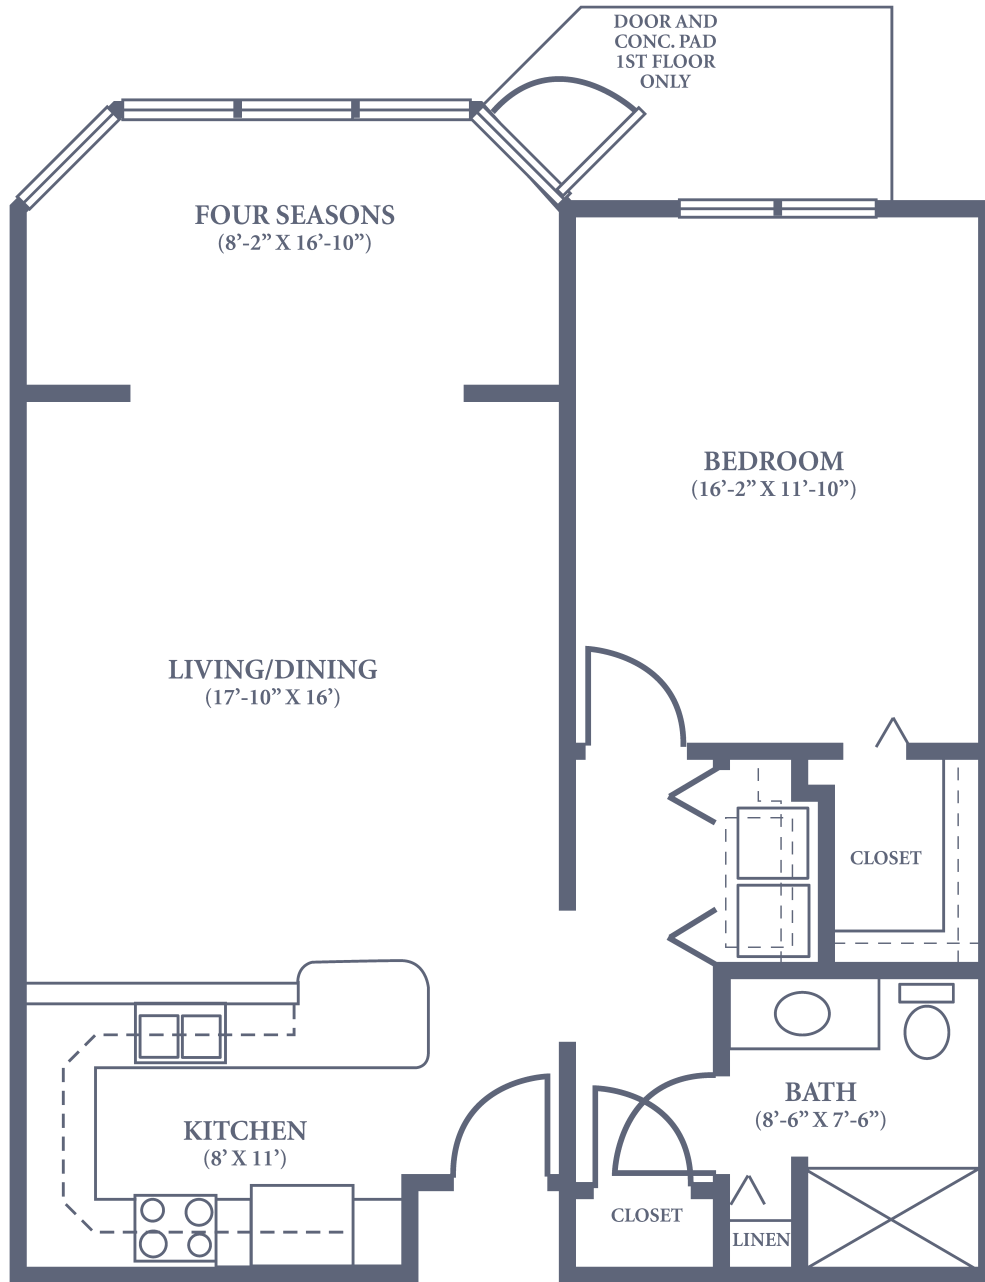

Braxton

One Bedroom • One Bath • 851 sq. ft.

Dimensions are approximate.
Floor plans may vary.

Freedom Village at Brandywine

15 Freedom Blvd. • Coatesville, PA 19320
610-383-5100 • FVBrandywine.com

Jefferson

One Bedroom • One Bath • 990 sq. ft.

Dimensions are approximate.
Floor plans may vary.

Freedom Village at Brandywine

15 Freedom Blvd. • Coatesville, PA 19320
610-383-5100 • FVBrandywine.com

Chase

One Bedroom • One Bath • 995 sq. ft.

Dimensions are approximate.
Floor plans may vary.

Freedom Village at Brandywine

15 Freedom Blvd. • Coatesville, PA 19320
610-383-5100 • FVBrandywine.com

Heyward

One Bedroom • One Bath • 1,127 sq. ft.

Dimensions are approximate.
Floor plans may vary.

Freedom Village at Brandywine

15 Freedom Blvd. • Coatesville, PA 19320
610-383-5100 • FVBrandywine.com

Ellery

One Bedroom • One Bath • Plus Den • 1,282 sq. ft.

Dimensions are approximate.
Floor plans may vary.