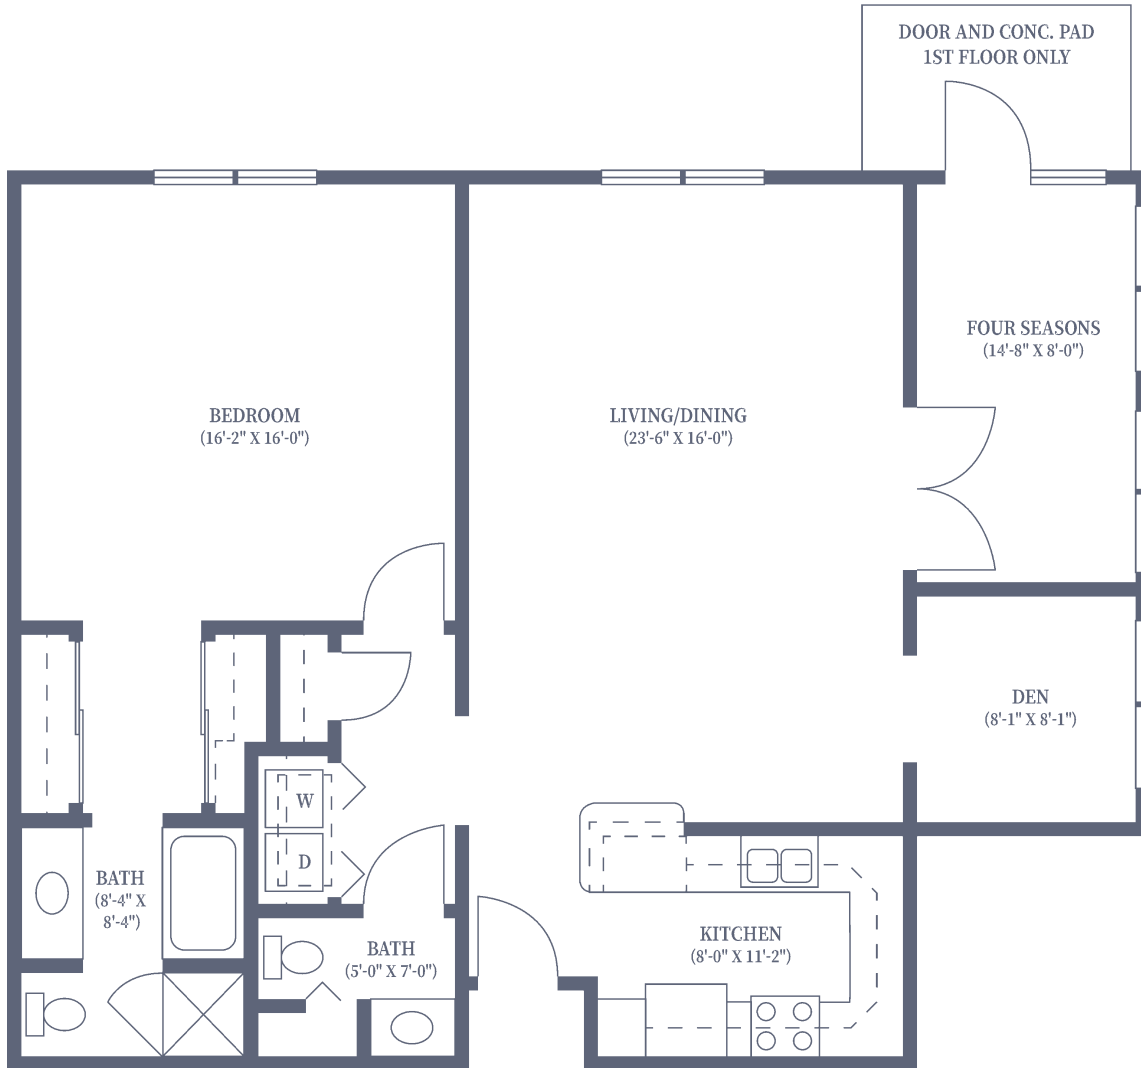

Braxton

One Bedroom • One Bath • 851 sq. ft.

Dimensions are approximate.
Floor plans may vary.

Freedom Village at Brandywine

15 Freedom Blvd. • Coatesville, PA 19320
610-383-5100 • FVBrandywine.com

Jefferson

One Bedroom • One Bath • 990 sq. ft.

Dimensions are approximate.
Floor plans may vary.

Freedom Village at Brandywine

15 Freedom Blvd. • Coatesville, PA 19320
610-383-5100 • FVBrandywine.com

Chase

One Bedroom • One Bath • 995 sq. ft.

Dimensions are approximate.
Floor plans may vary.

Freedom Village at Brandywine

15 Freedom Blvd. • Coatesville, PA 19320
610-383-5100 • FVBrandywine.com

Heyward

One Bedroom • One Bath • 1,127 sq. ft.

Dimensions are approximate.
Floor plans may vary.

Freedom Village at Brandywine

15 Freedom Blvd. • Coatesville, PA 19320
610-383-5100 • FVBrandywine.com

Ellery

One Bedroom • One Bath • Plus Den • 1,282 sq. ft.

Dimensions are approximate.
Floor plans may vary.