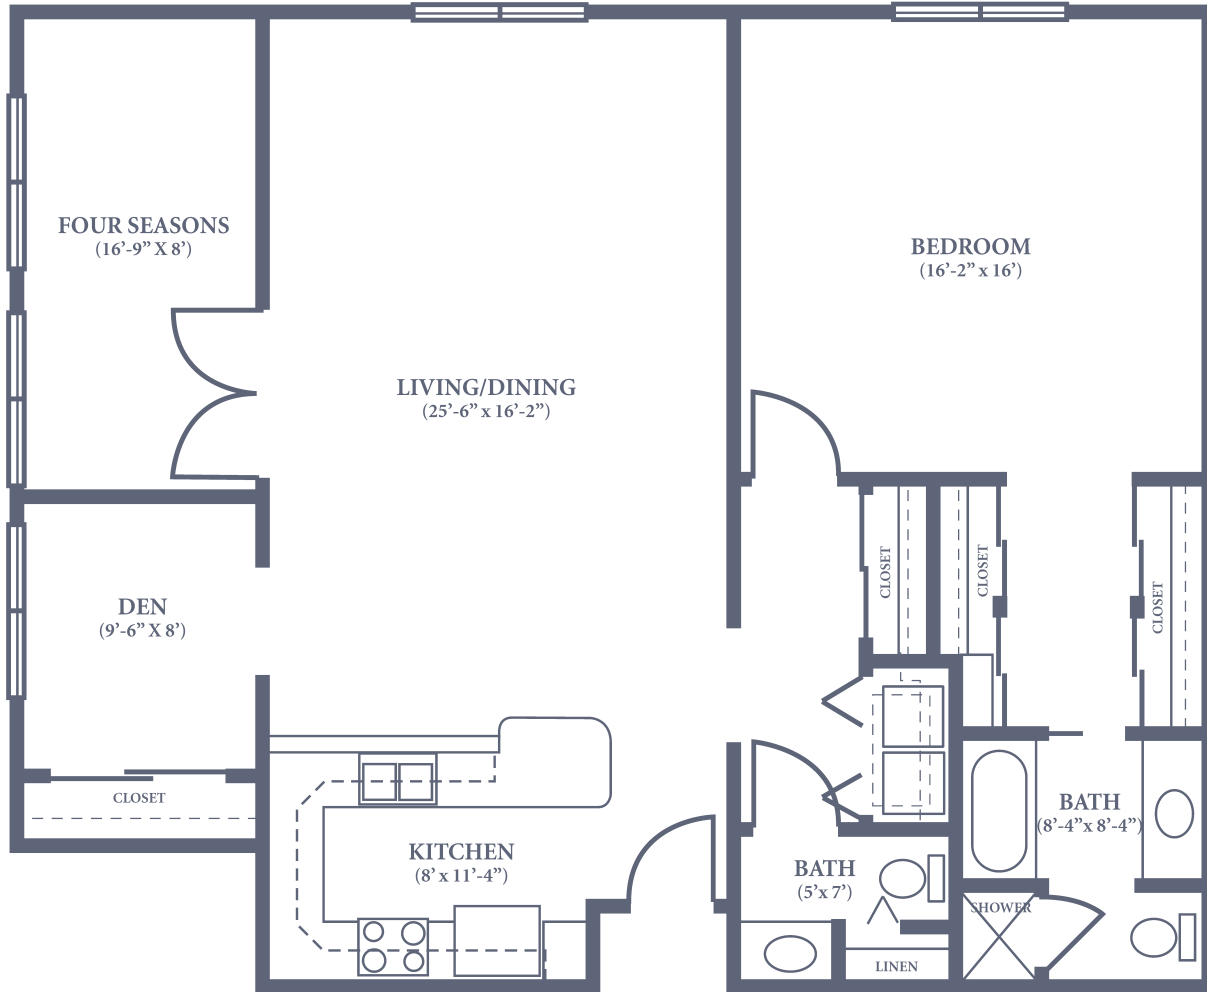

Dimensions are approximate.
Floor plans may vary.

Freedom Village at Brandywine

15 Freedom Blvd. • Coatesville, PA 19320
610-383-5100 • FVBrandywine.com

Heyward

One Bedroom • One Bath • 1,127 sq. ft.

Dimensions are approximate.
Floor plans may vary.

Freedom Village at Brandywine

15 Freedom Blvd. • Coatesville, PA 19320
610-383-5100 • FVBrandywine.com

Ellery

One Bedroom • One Bath • Plus Den • 1,282 sq. ft.

Dimensions are approximate.
Floor plans may vary.

Freedom Village at Brandywine

15 Freedom Blvd. • Coatesville, PA 19320
610-383-5100 • FVBrandywine.com

Franklin

One Bedroom • Two Bath • Plus Den • 1,395 sq. ft.

Dimensions are approximate.
Floor plans may vary.

Freedom Village at Brandywine

15 Freedom Blvd. • Coatesville, PA 19320
610-383-5100 • FVBrandywine.com

Condominium Model ECX

One Bedroom • One-and-a-Half Bath with Study • 1,398 sq. ft.

Dimensions are approximate.
Floor plans may vary.