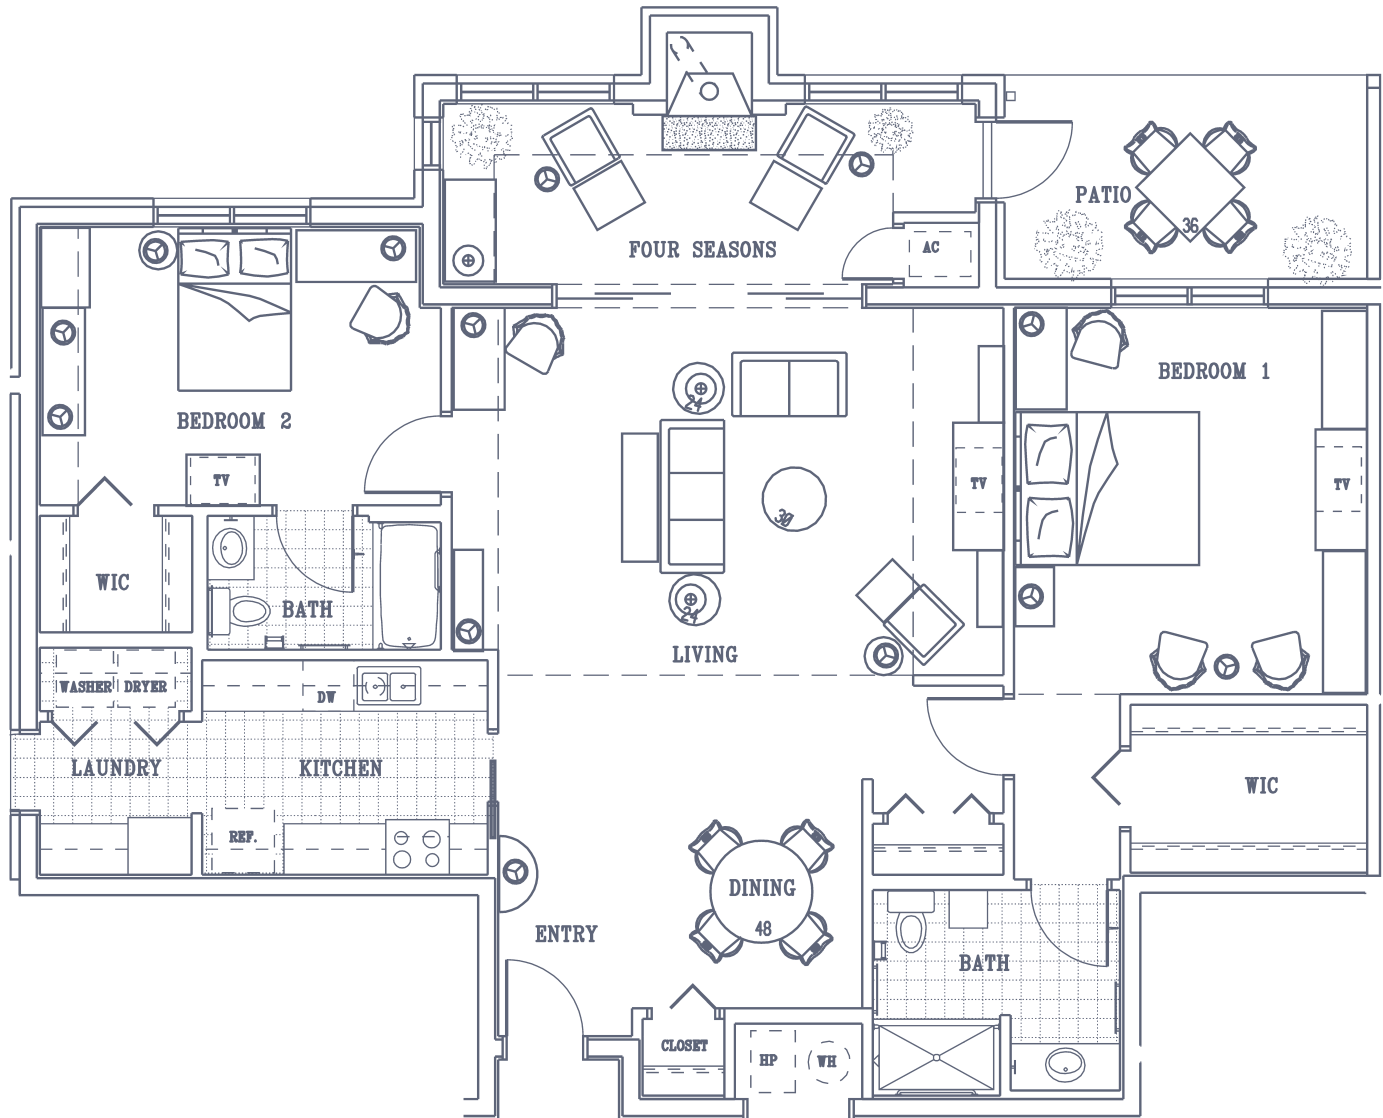

Terrace Home Charlestown Style

Two Bedroom • Two Bath • 1,285 sq. ft.

Dimensions are approximate.
Floor plans may vary.

Freedom Village at Brandywine

15 Freedom Blvd. • Coatesville, PA 19320
610-383-5100 • FVBrandywine.com

Terrace Home Avondale Style

Two Bedroom • Two Bath • 1,558 sq. ft.

Dimensions are approximate.
Floor plans may vary.

Freedom Village at Brandywine

15 Freedom Blvd. • Coatesville, PA 19320
610-383-5100 • FVBrandywine.com

Terrace Home Brinton Style

Two Bedroom • Two Bath • 1,558 sq. ft.

Freedom Village at Brandywine

15 Freedom Blvd. • Coatesville, PA 19320
610-383-5100 • FVBrandywine.com

Terrace Home Devon Style

Two Bedroom • Two Bath • 1,785 sq. ft.