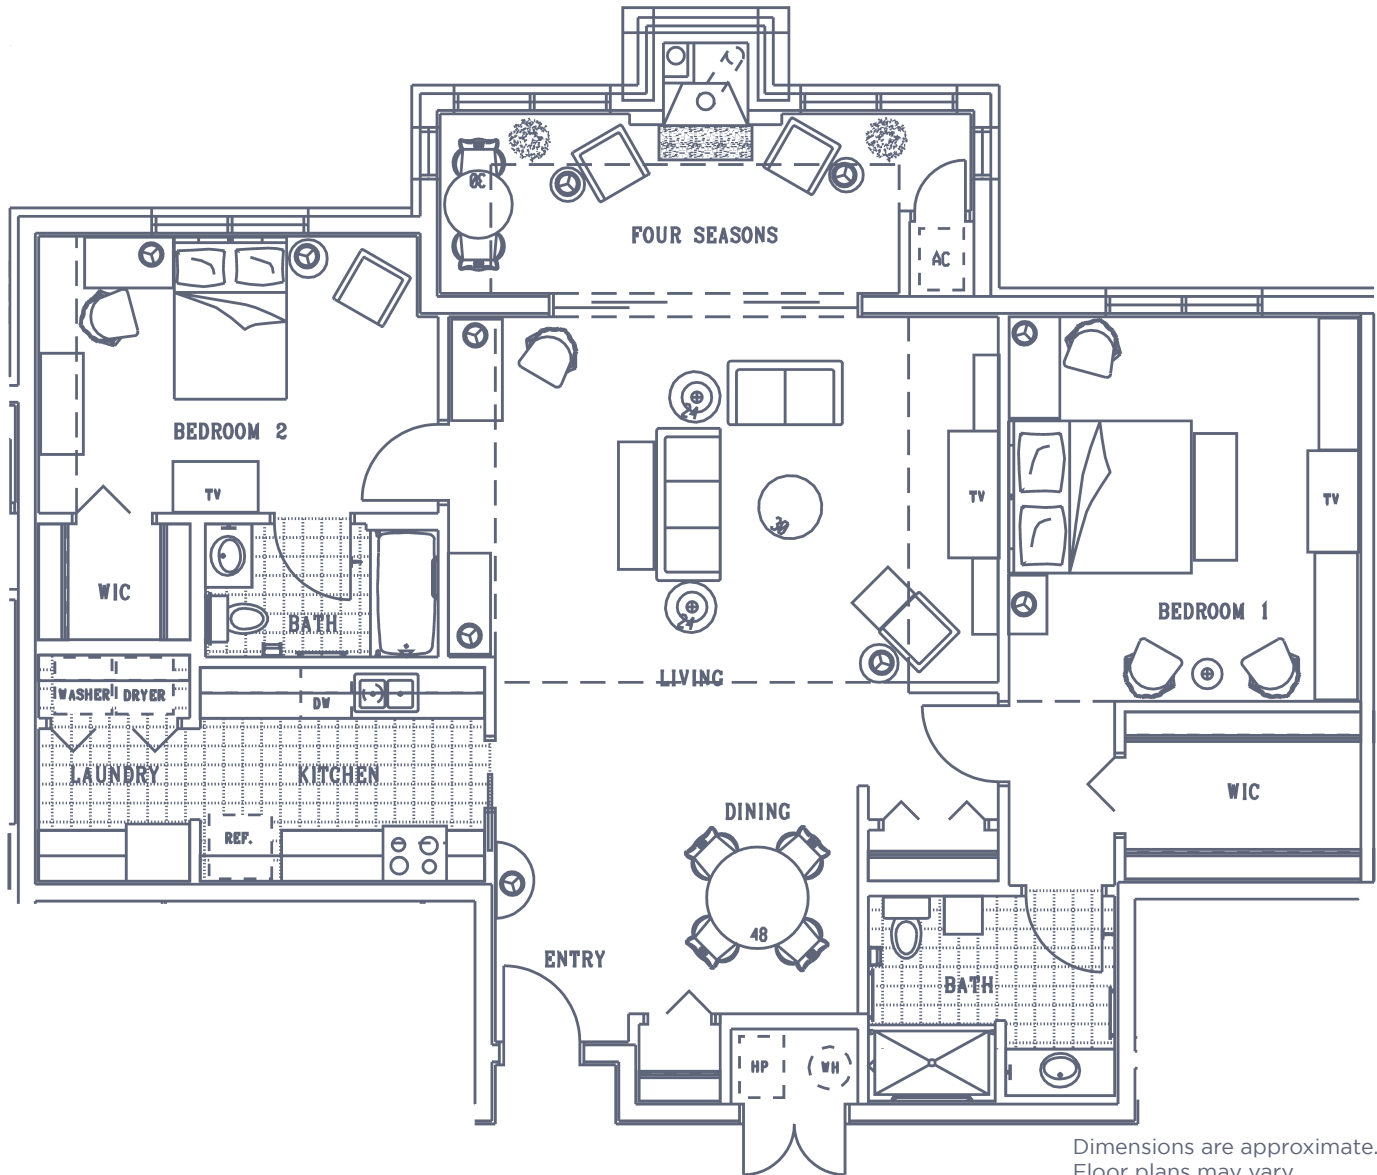

Terrace Home Charlestown Style

Two Bedroom • Two Bath • 1,285 sq. ft.

Dimensions are approximate.
Floor plans may vary.

Freedom Village at Brandywine

15 Freedom Blvd. • Coatesville, PA 19320
610-383-5100 • FVBrandywine.com

Terrace Home Avondale Style

Two Bedroom • Two Bath • 1,558 sq. ft.

Dimensions are approximate.
Floor plans may vary.

Freedom Village at Brandywine

15 Freedom Blvd. • Coatesville, PA 19320
610-383-5100 • FVBrandywine.com

Terrace Home Brinton Style

Two Bedroom • Two Bath • 1,558 sq. ft.

Freedom Village at Brandywine

15 Freedom Blvd. • Coatesville, PA 19320
610-383-5100 • FVBrandywine.com

Terrace Home Devon Style

Two Bedroom • Two Bath • 1,785 sq. ft.