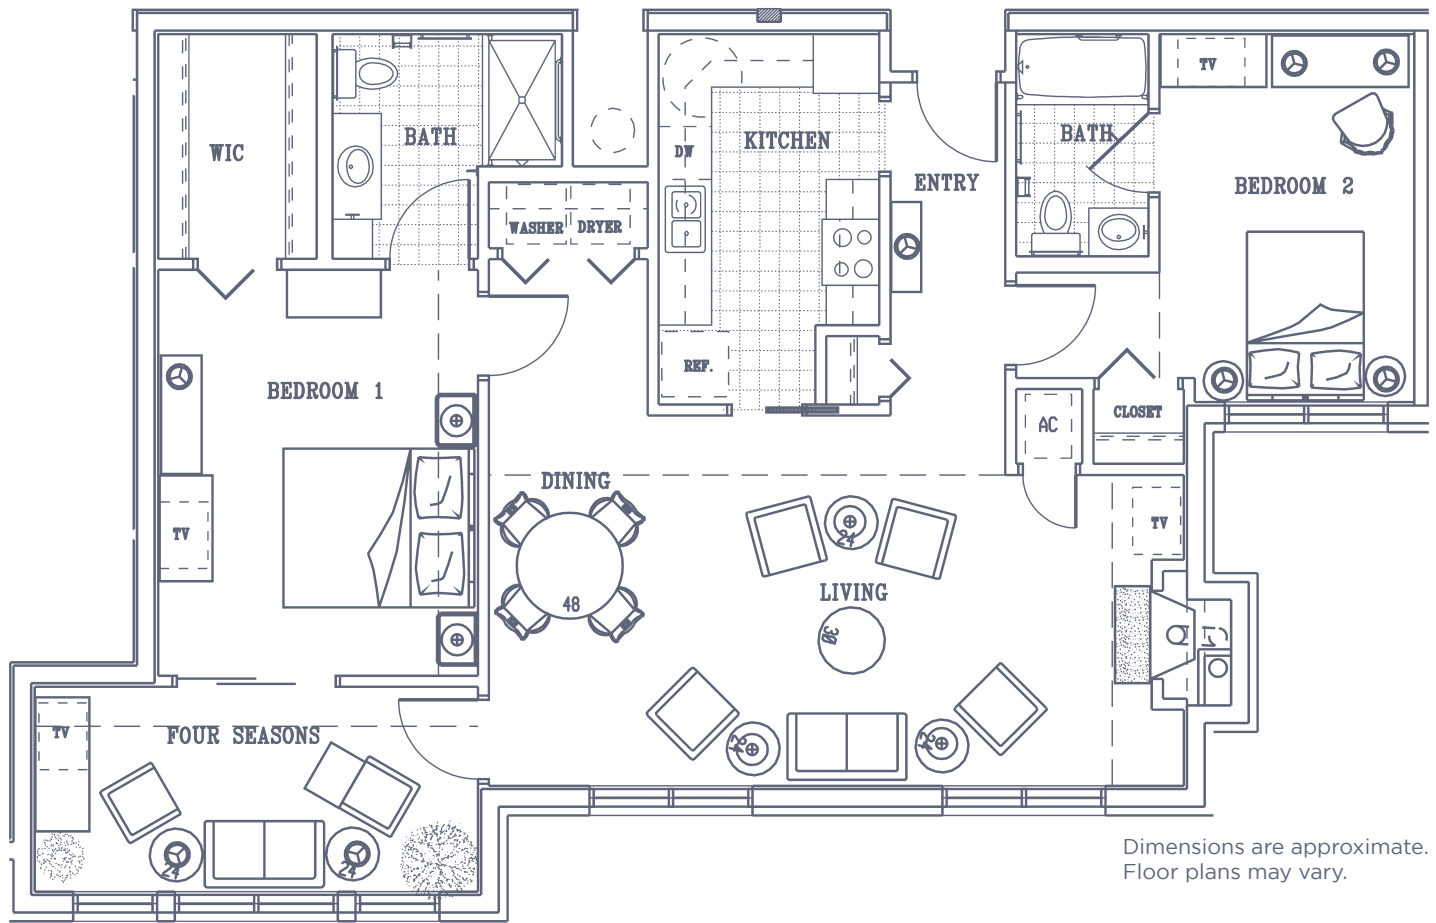

Terrace Home Charlestown Style

Two Bedroom • Two Bath • 1,285 sq. ft.

Dimensions are approximate.
Floor plans may vary.

Freedom Village at Brandywine

15 Freedom Blvd. • Coatesville, PA 19320
610-383-5100 • FVBrandywine.com

Terrace Home Avondale Style

Two Bedroom • Two Bath • 1,558 sq. ft.

Dimensions are approximate.
Floor plans may vary.

Freedom Village at Brandywine

15 Freedom Blvd. • Coatesville, PA 19320
610-383-5100 • FVBrandywine.com

Terrace Home Brinton Style

Two Bedroom • Two Bath • 1,558 sq. ft.

Freedom Village at Brandywine

15 Freedom Blvd. • Coatesville, PA 19320
610-383-5100 • FVBrandywine.com

Terrace Home Devon Style

Two Bedroom • Two Bath • 1,785 sq. ft.