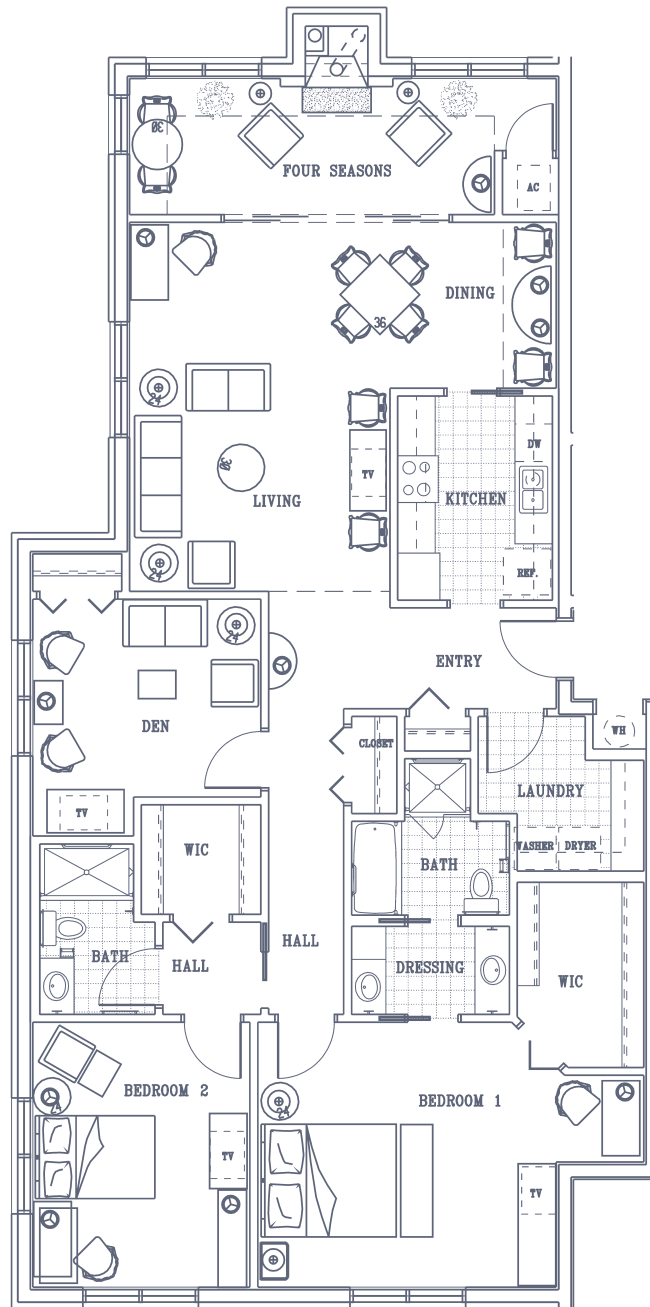

Terrace Home Charlestown Style

Two Bedroom • Two Bath • 1,285 sq. ft.

Dimensions are approximate.
Floor plans may vary.

Freedom Village at Brandywine

15 Freedom Blvd. • Coatesville, PA 19320
610-383-5100 • FVBrandywine.com

Terrace Home Avondale Style

Two Bedroom • Two Bath • 1,558 sq. ft.

Dimensions are approximate.
Floor plans may vary.

Freedom Village at Brandywine

15 Freedom Blvd. • Coatesville, PA 19320
610-383-5100 • FVBrandywine.com

Terrace Home Brinton Style

Two Bedroom • Two Bath • 1,558 sq. ft.

Freedom Village at Brandywine

15 Freedom Blvd. • Coatesville, PA 19320
610-383-5100 • FVBrandywine.com

Terrace Home Devon Style

Two Bedroom • Two Bath • 1,785 sq. ft.